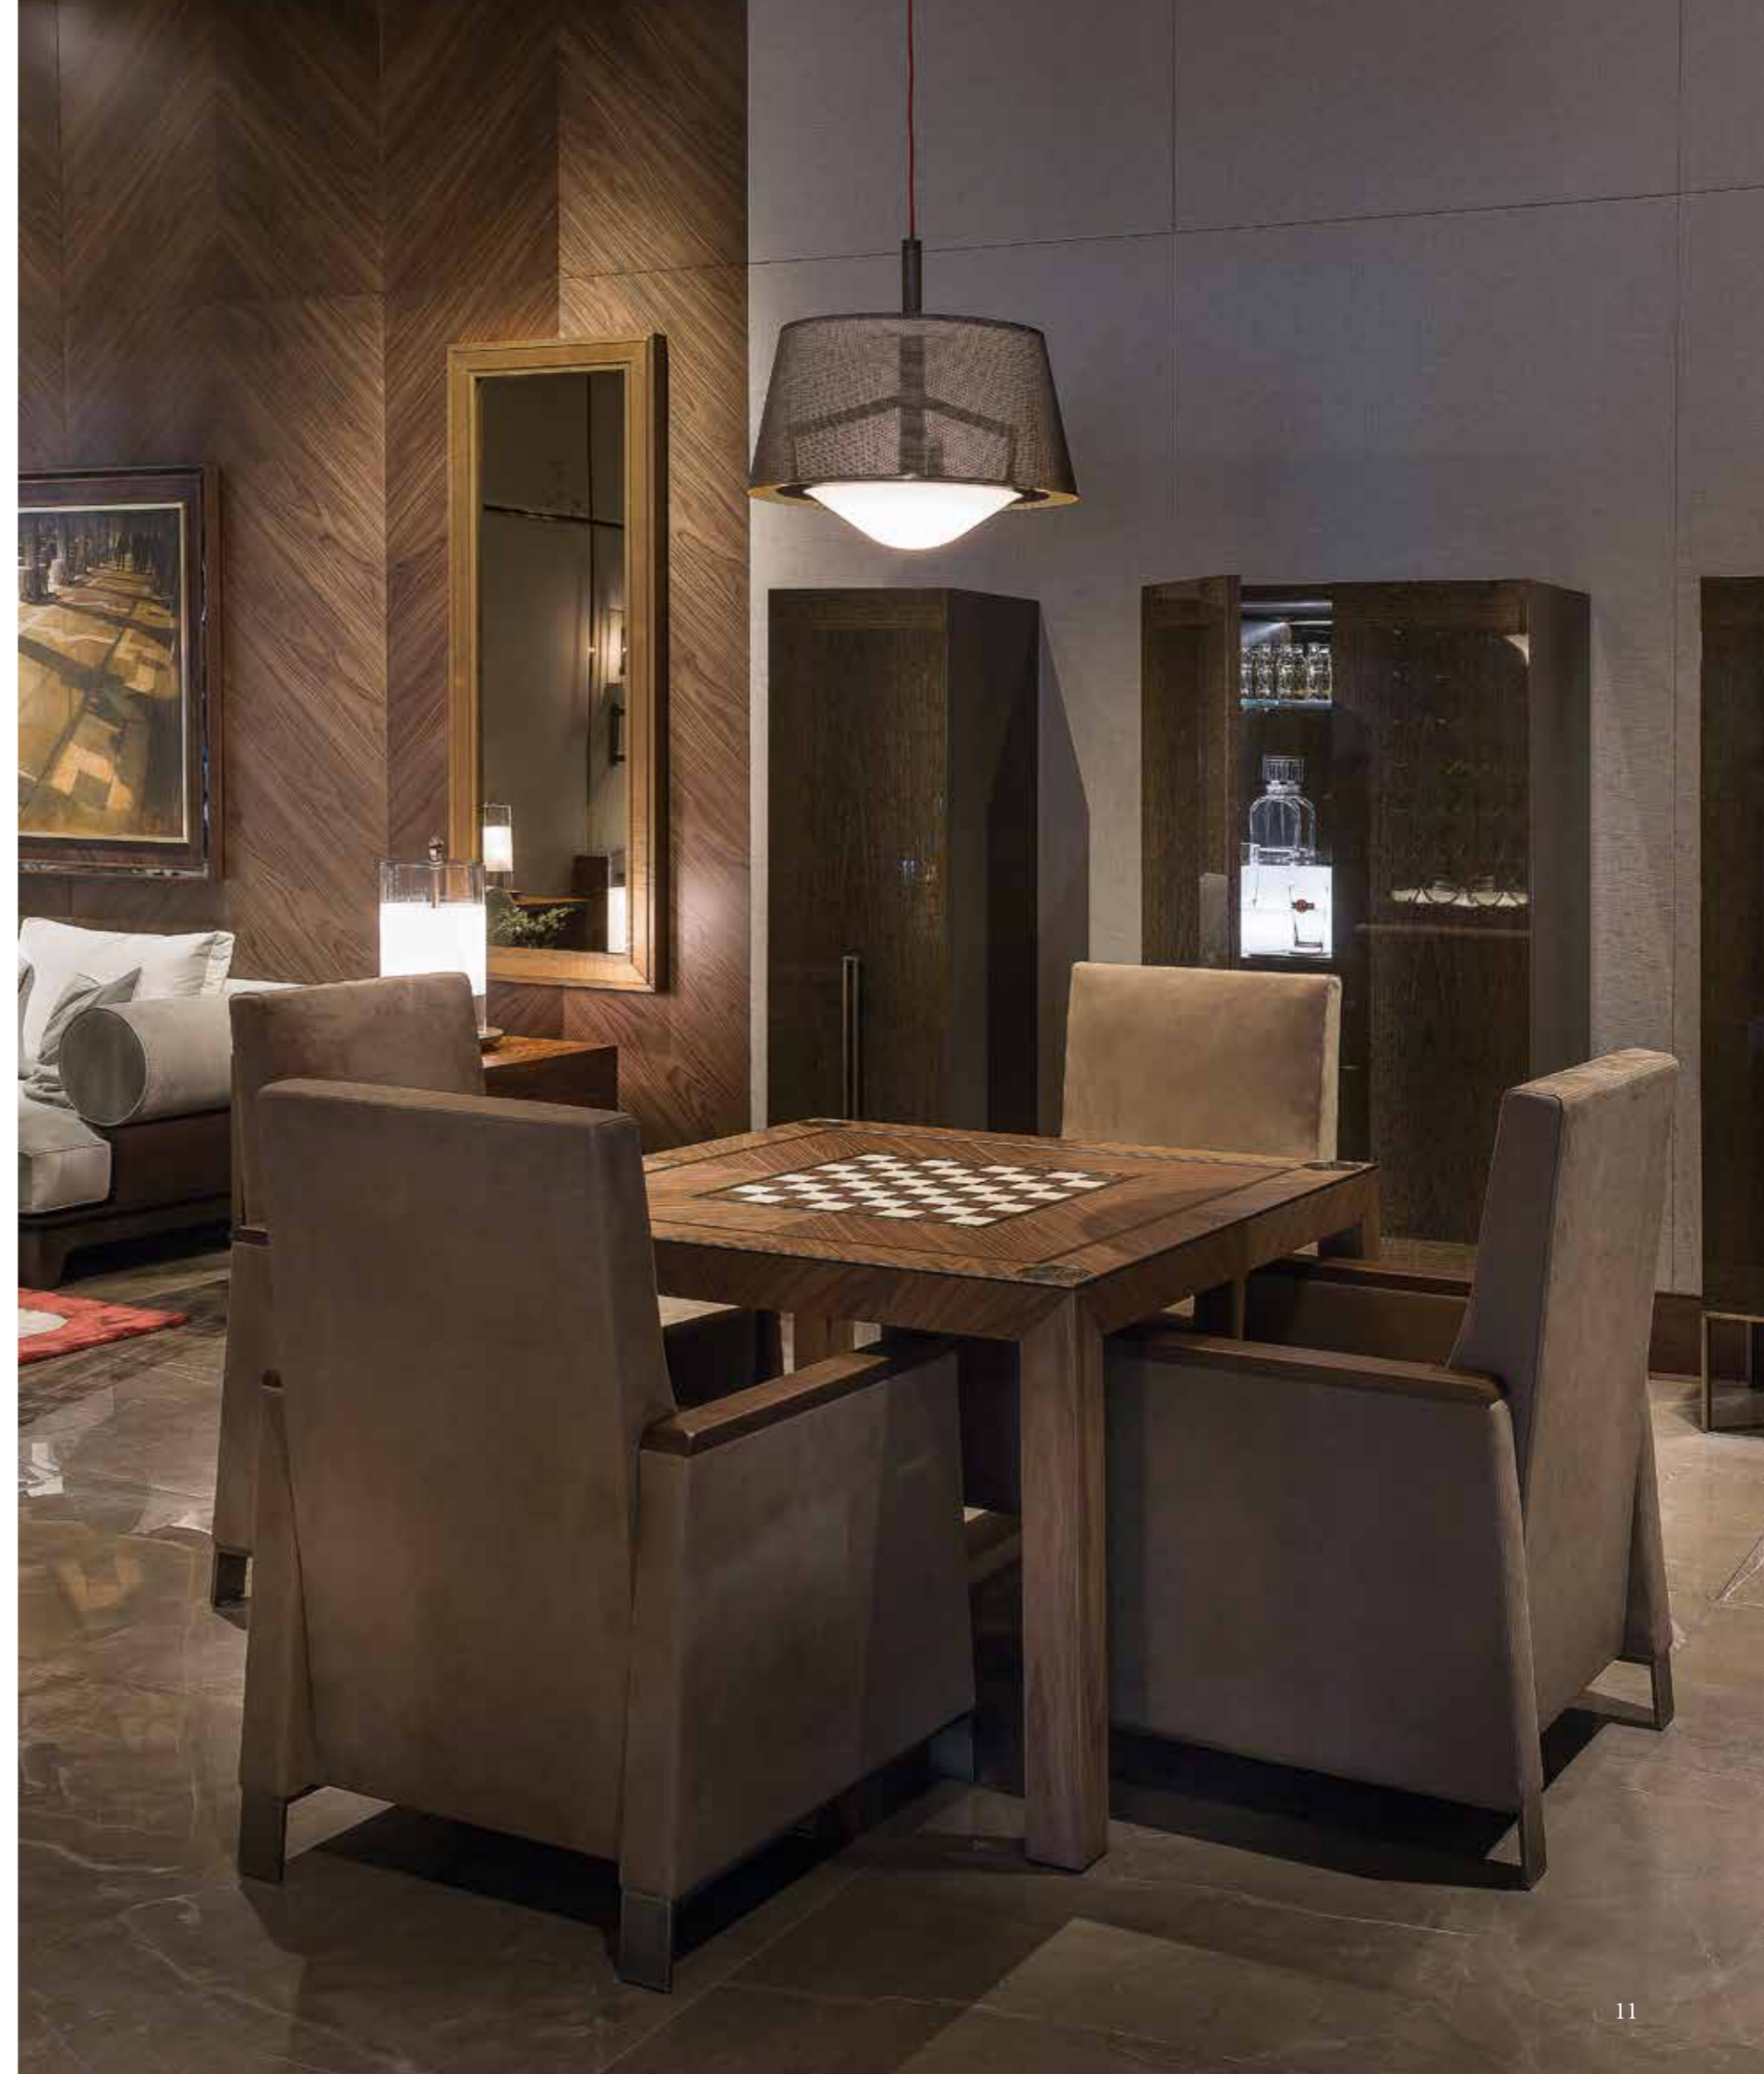

Special I - Saloni 2018

Milan

OLYMPIA Chandelier

Structure in antique bronze (BA),
perforated metal lampshade in antique bronze finish and opaline glass

LAS VEGAS Gaming table

Structure in natural american walnut (NC), top detail in black maple,
coasters in antique bronze - on brass (OBA).

Optional:

Set of Chess in brass w/removable tray

Poker set w/removable tray

Checkers set w/removable tray

CLAIRE Armchair

Structure in dark stained walnut (NCS)
Details in antique bronze - on brass (OBA)
Upholstery in leather cat. P3 (L-MED-5)