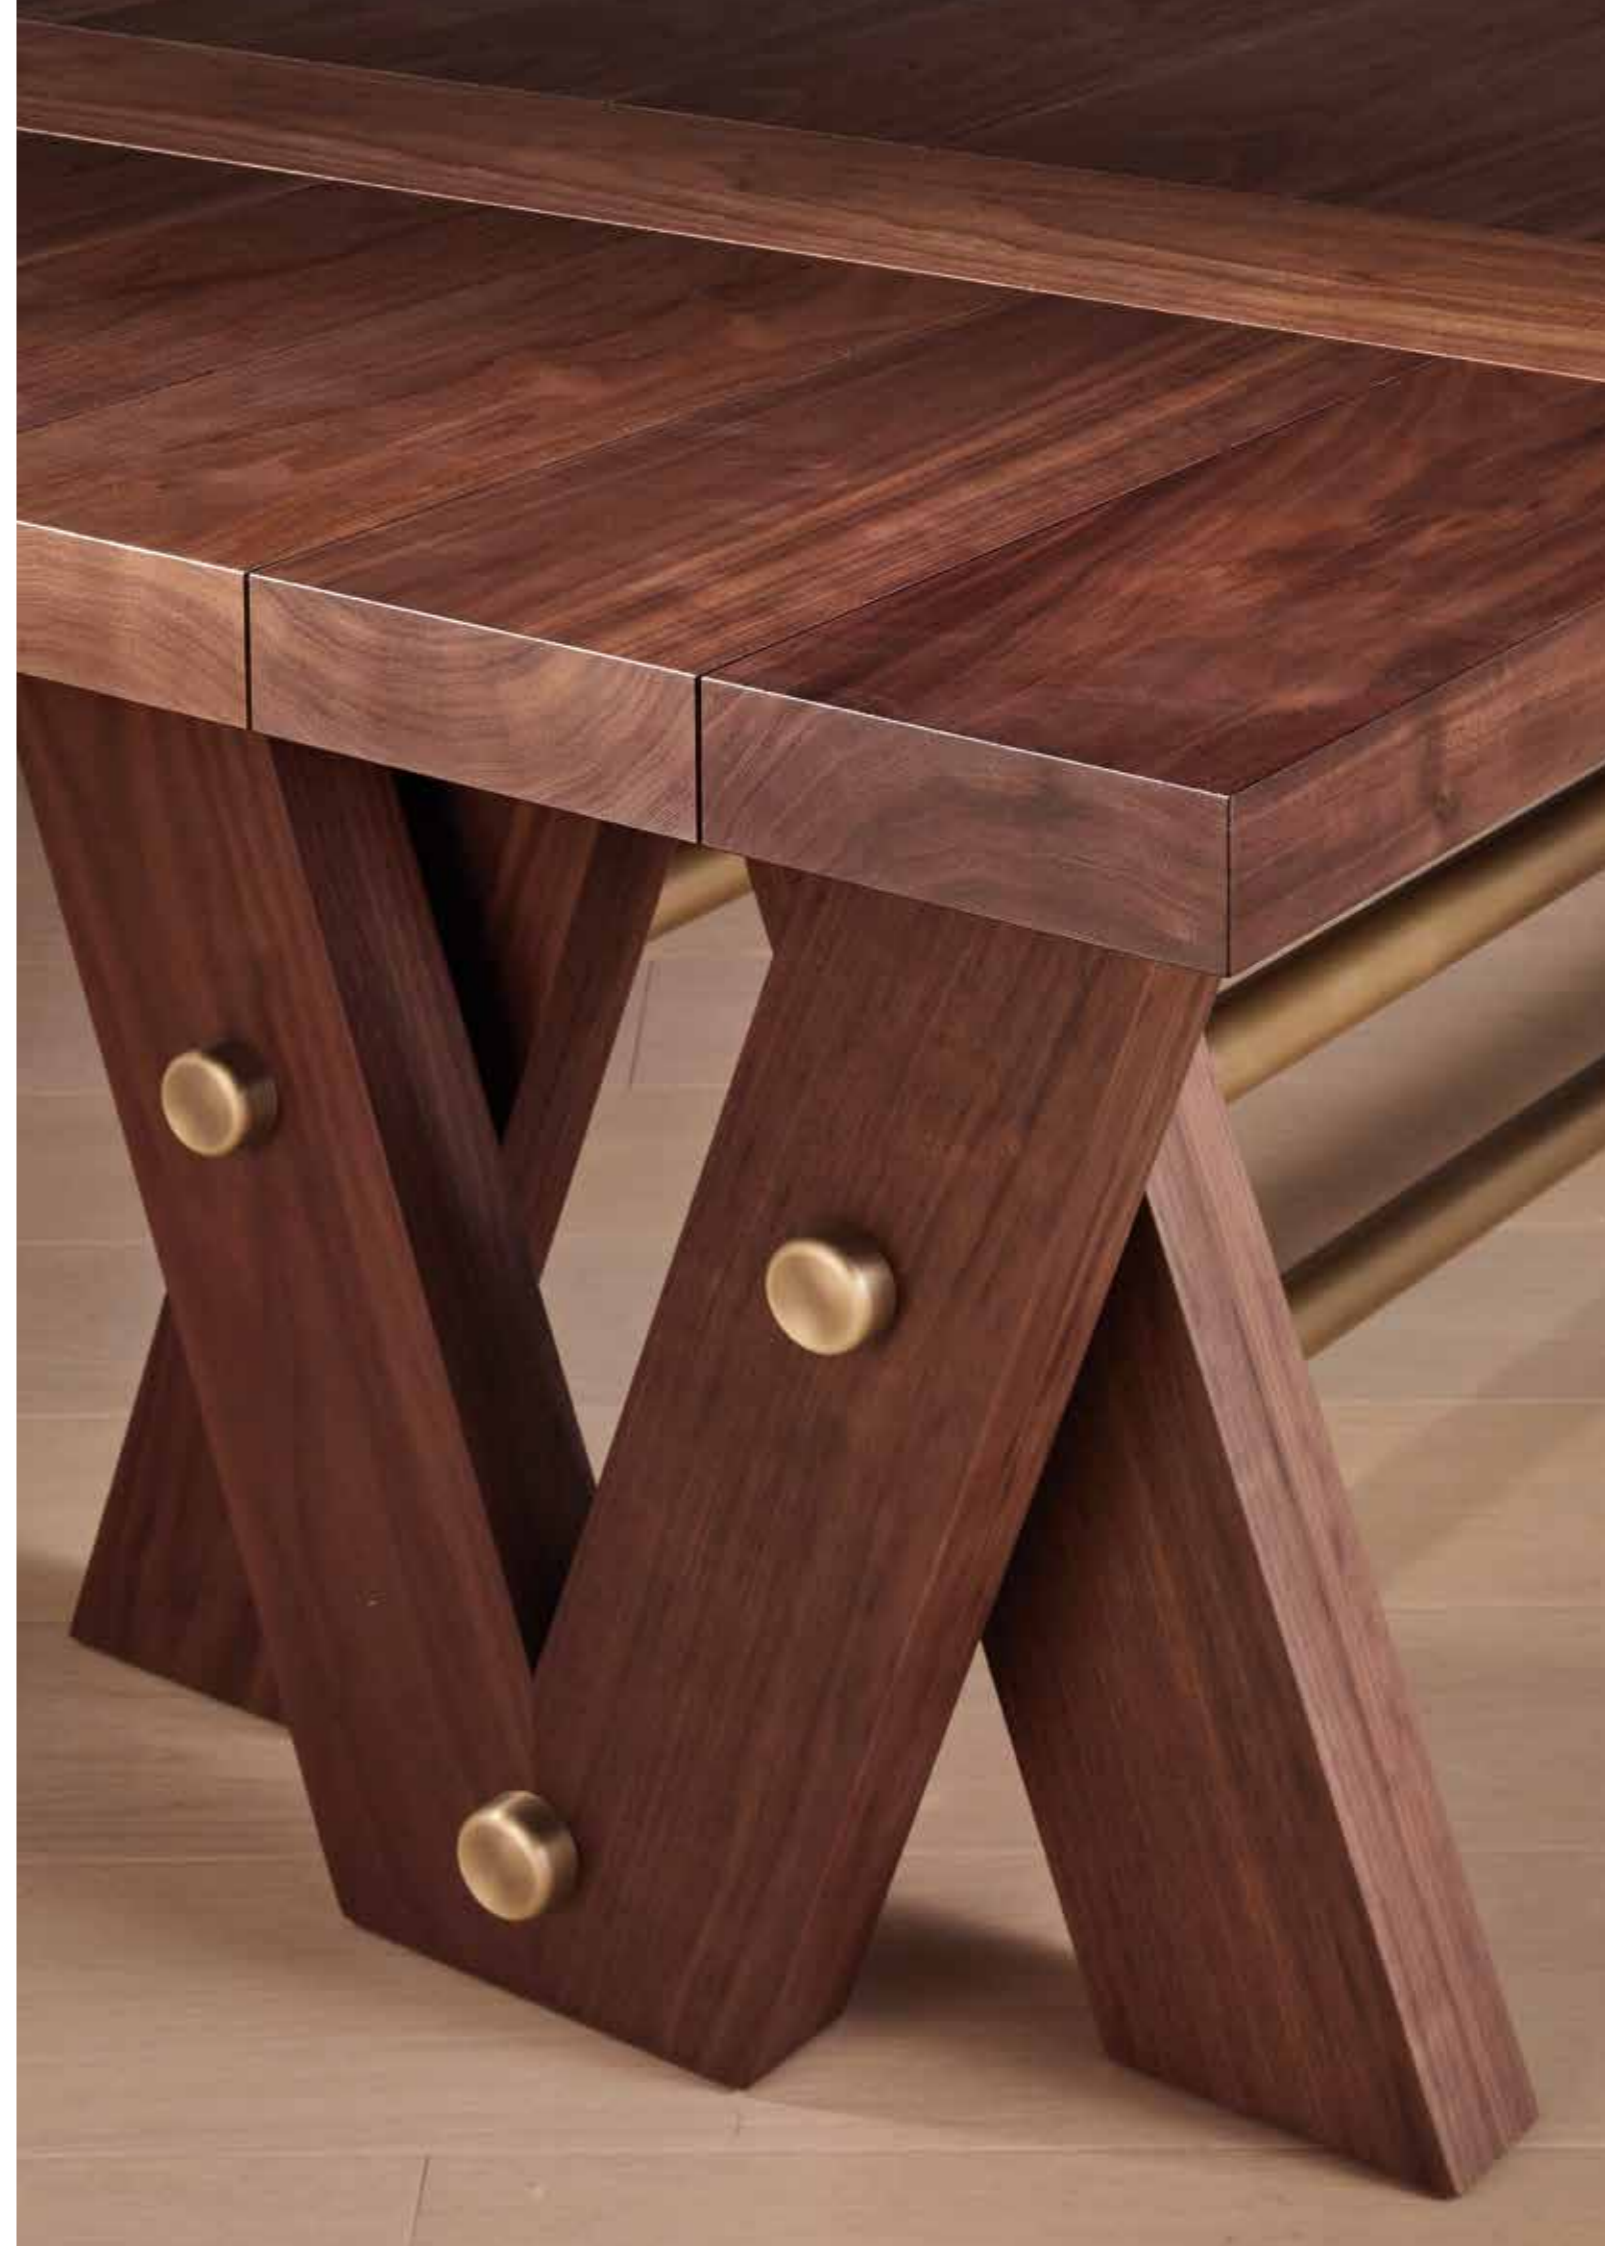

CORVETTE

MADISON

SAN FRANCISCO dining table

DOUBLE V

CORINNE

I - Saloni 2017  
Milan  
details on pag. 179

VICTORIA