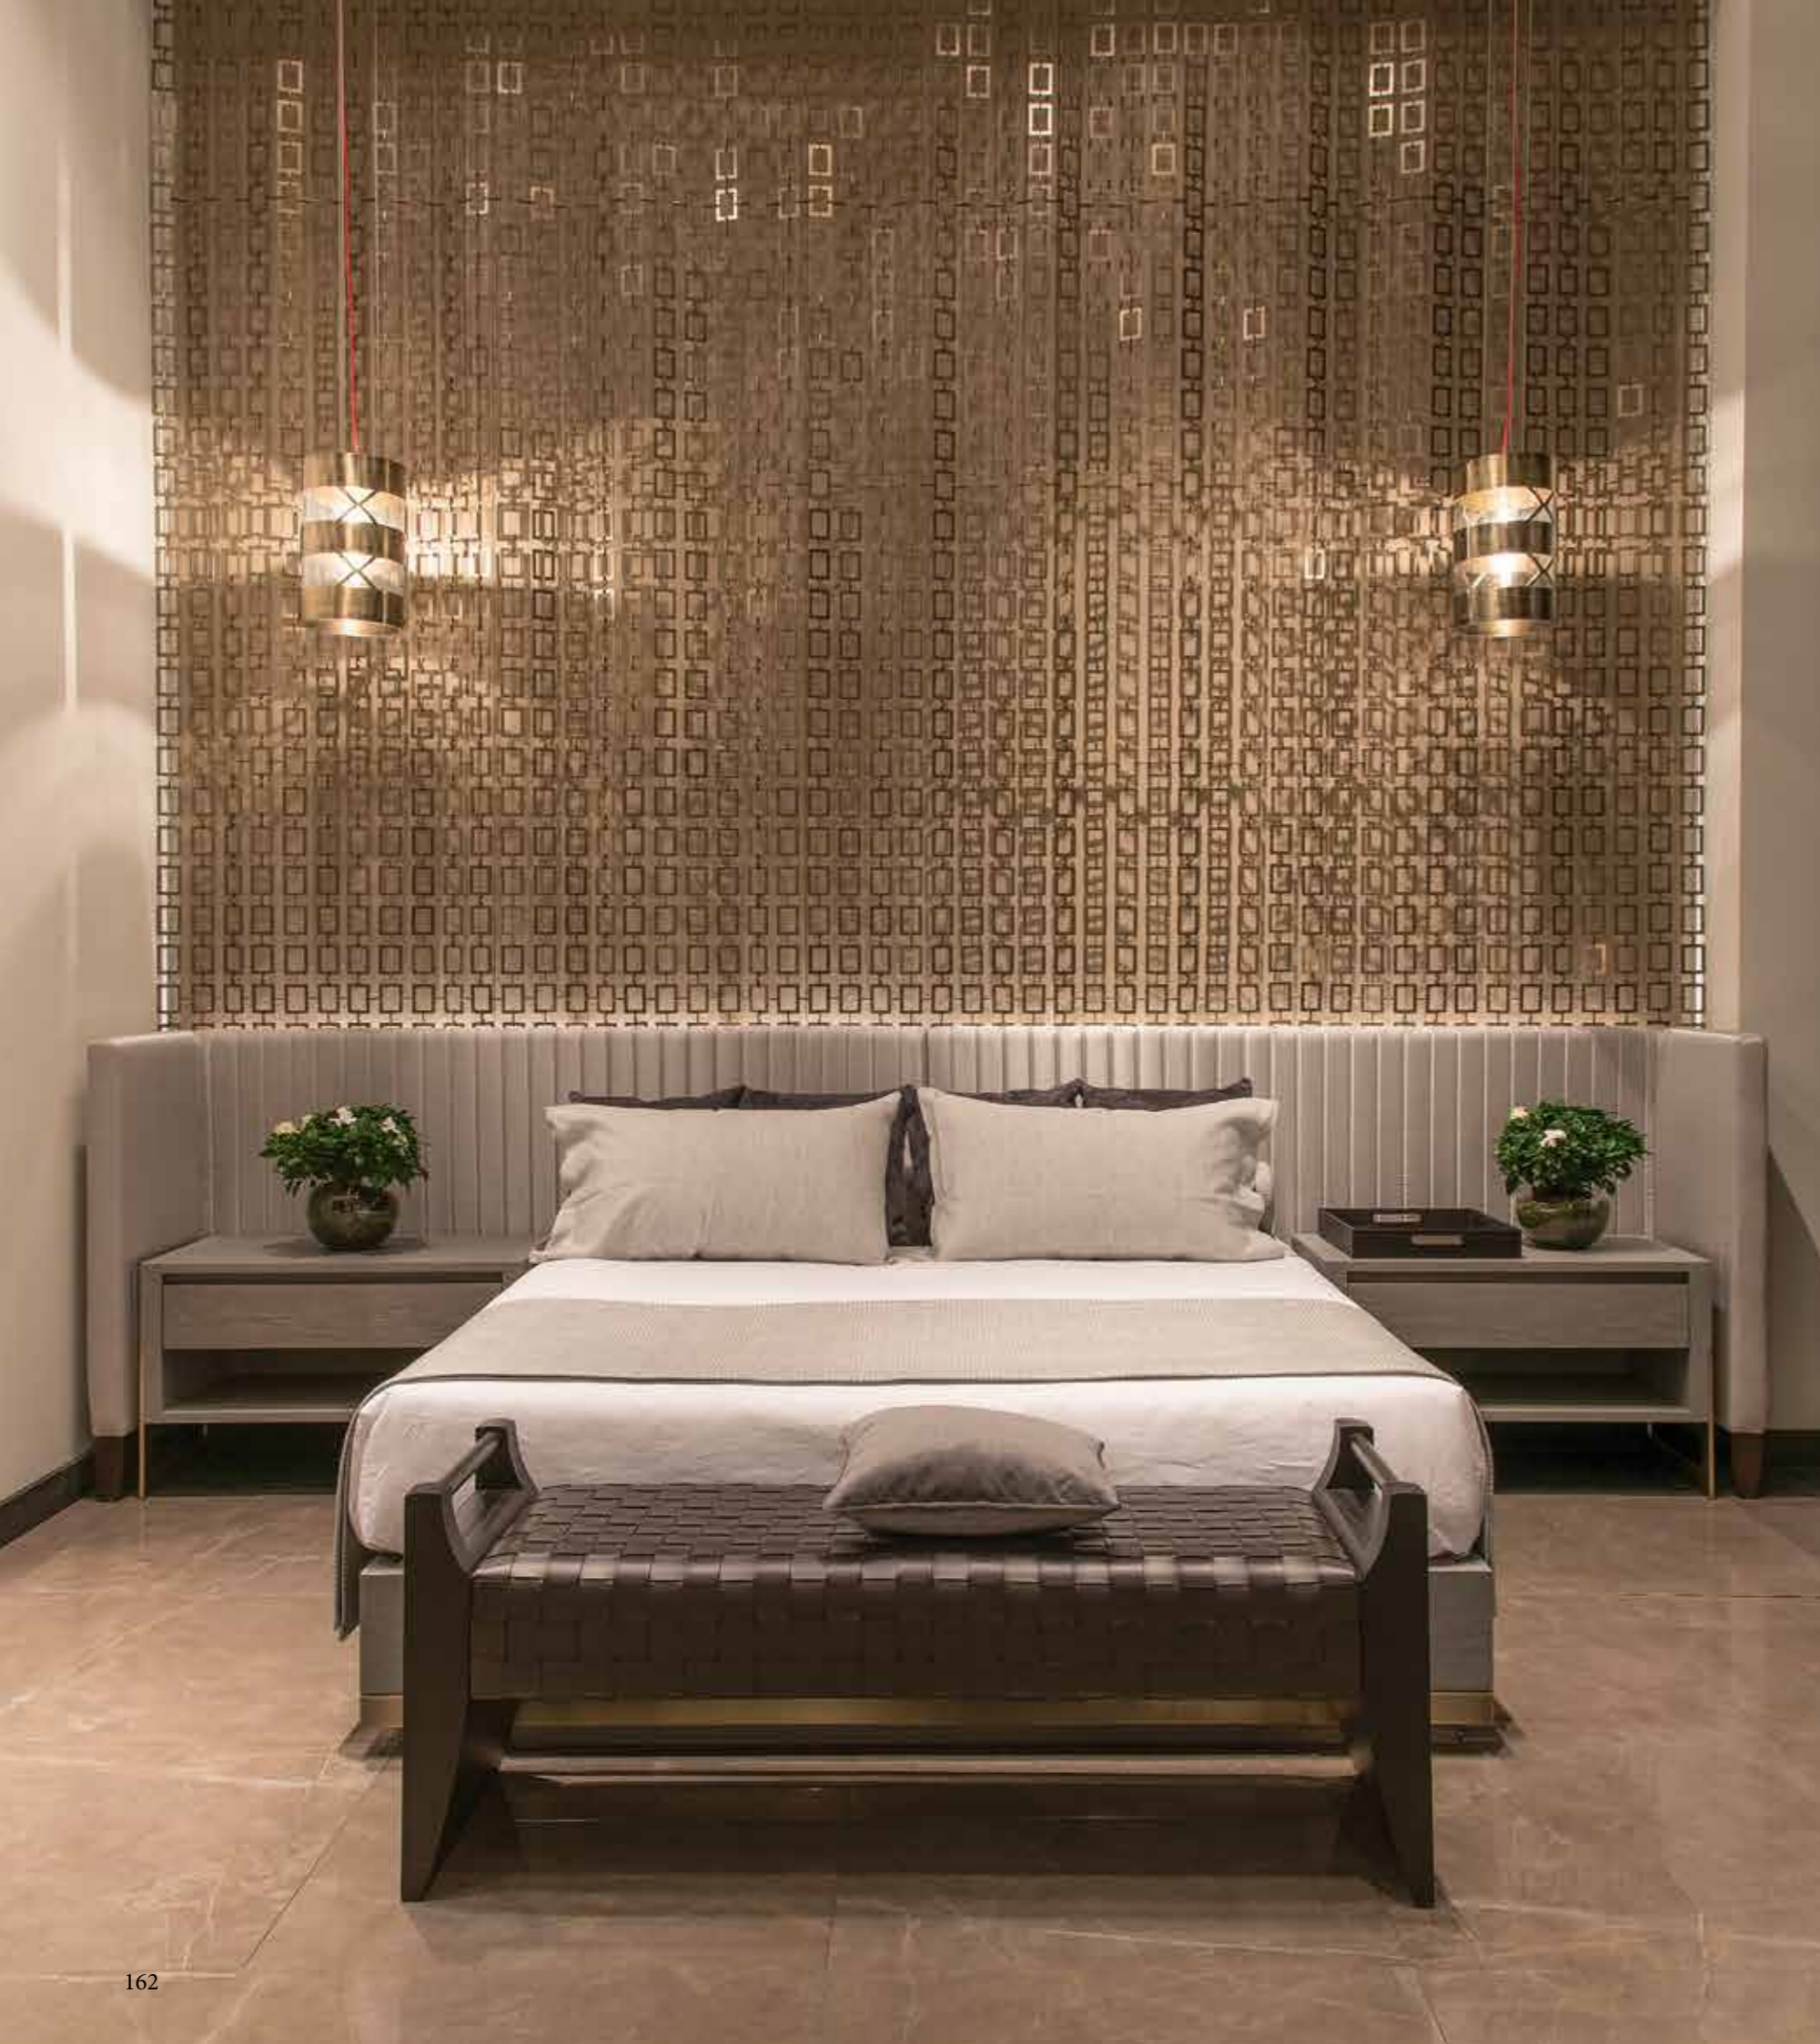

CORVETTE

MADISON

SAN FRANCISCO dining table

DOUBLE V

CORINNE

I - Saloni 2017  
Milan  
details on pag. 179

VICTORIA