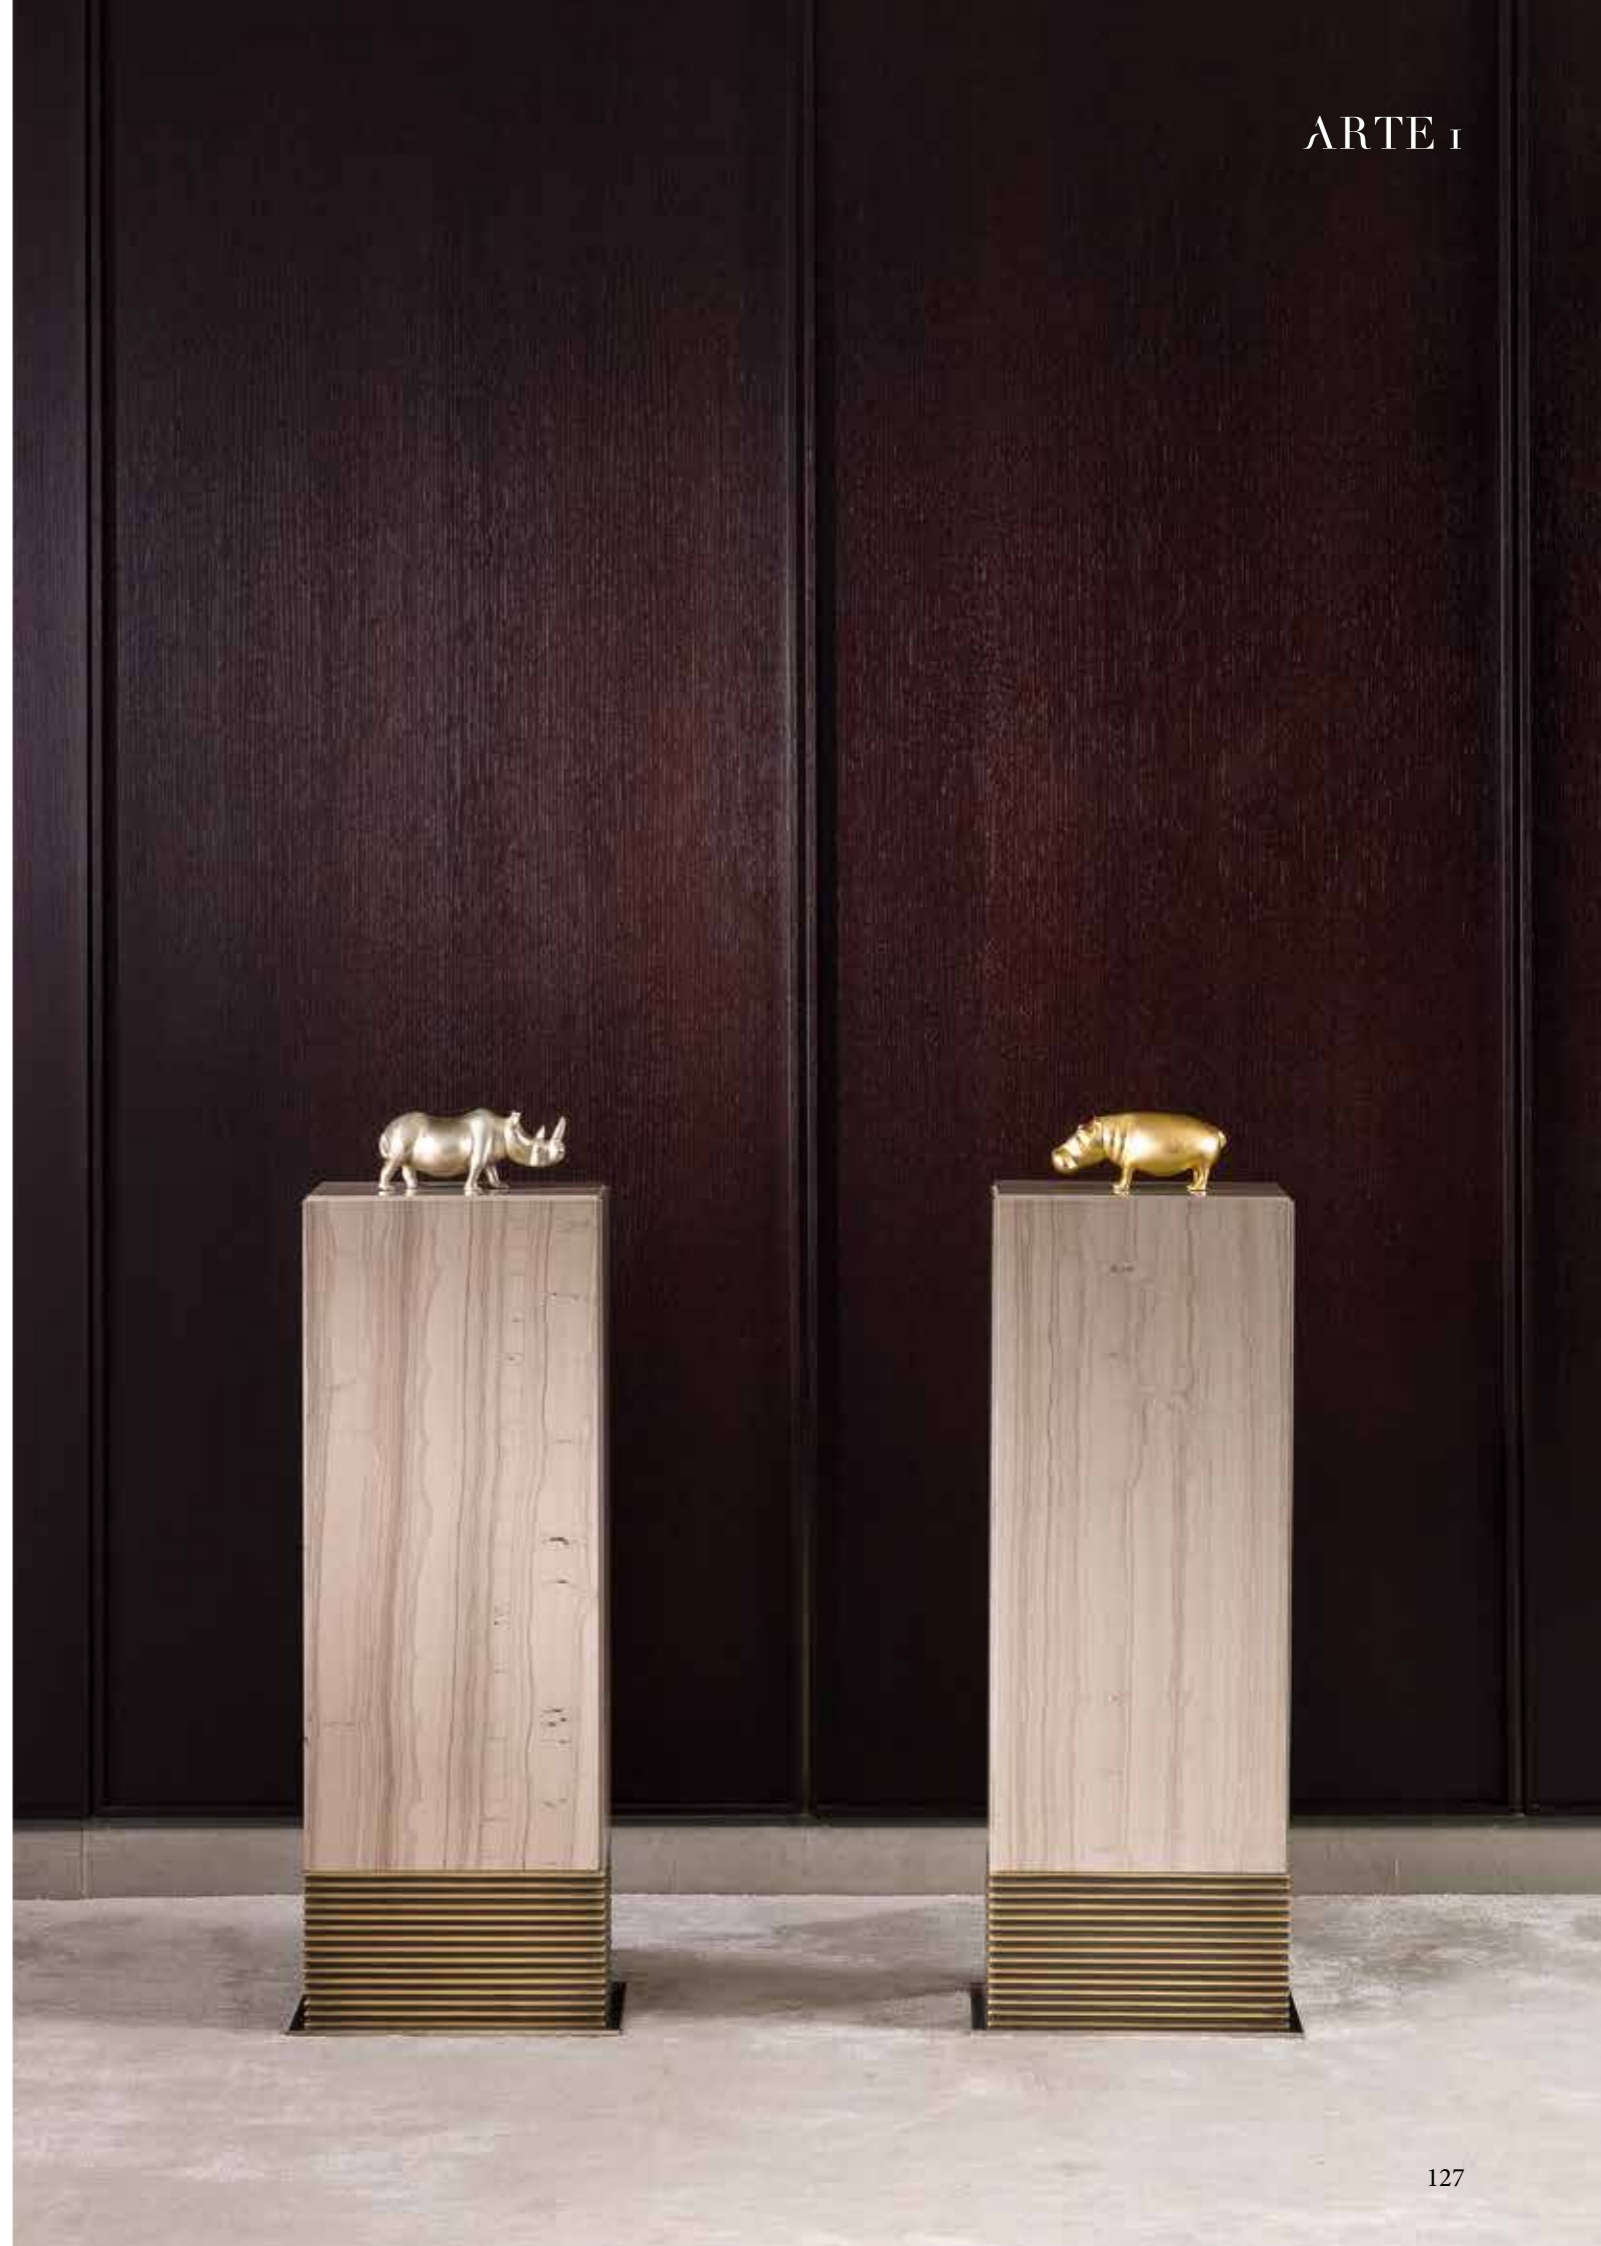

CORVETTE

MADISON

SAN FRANCISCO dining table

DOUBLE V

CORINNE

I - Saloni 2017  
Milan  
details on pag. 179

VICTORIA