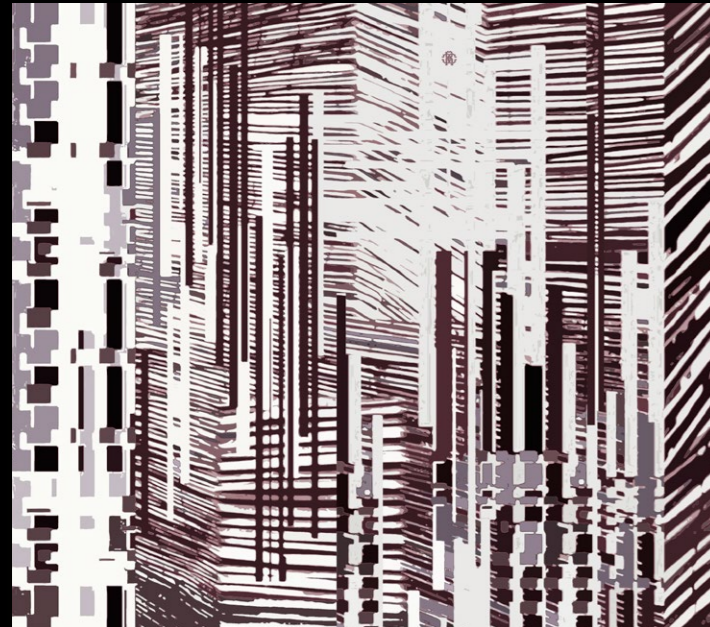

FABRICS COLLECTION

roberto cavalli

HOME

INTERIORS

ASHLEY
CA8696 col. 2

ASHLEY
CA8696 col. 4

ASHLEY
CA8696 col. 5

ASHLEY

CA8696 col. 1

SILK
100% Silk - h. 140 cm
(minimum order quantity 10 meters)

or

VELVET
49%VI 42%CO 9%PL - h. 140 cm
(minimum order quantity 10 meters)

EMMA
CA8775 col. 3

EMMA
CA8775 col. 4

EMMA
CA8775 col. 2