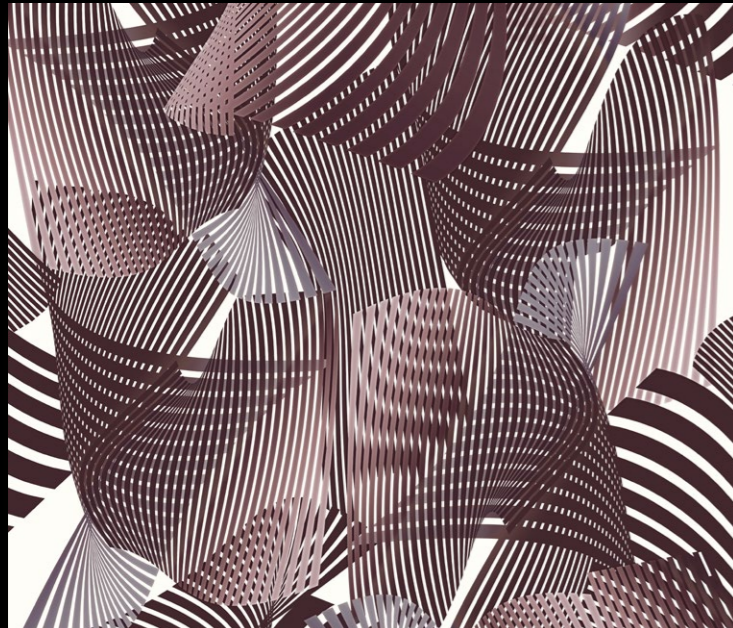

FABRICS COLLECTION

roberto cavalli

HOME

INTERIORS

ASHLEY
CA8696 col. 2

ASHLEY
CA8696 col. 4

ASHLEY
CA8696 col. 5

ASHLEY

CA8696 col. 1

SILK
100% Silk - h. 140 cm
(minimum order quantity 10 meters)

or

VELVET
49%VI 42%CO 9%PL - h. 140 cm
(minimum order quantity 10 meters)

EMMA
CA8775 col. 3

EMMA
CA8775 col. 4

EMMA
CA8775 col. 2