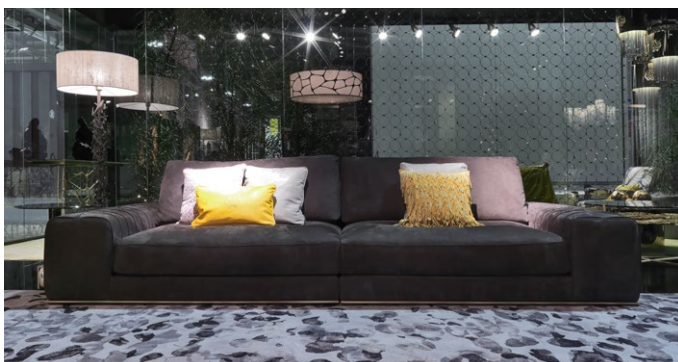

KINGSTON

COMPOSITION A | MODULAR SOFA | 406 x 214 x h 41 cm

STRUCTURE IN POPLAR WOOD AND FOAM. UPHOSTERY IN LEATHER CAT. B NABUK COL. SILVER, LEATHER CAT. B NABUK COL. CEDAR, FABRIC CAT. B JACQUARD HALLE COL. GREY/BLACK, FABRIC CAT. B JACQUARD ANNE COL. GREY/BLACK. BASE IN BRUSHED GOLD FINISHING.

COMPOSITION B | MODULAR SOFA | 276 x 124 x h 41 cm

STRUCTURE IN POPLAR WOOD AND FOAM. UPHOSTERY IN LEATHER CAT. B NABUK COL. ANTHRACITE. BASE IN BRUSHED GOLD FINISHING.

INAGUA

INA.232.A6X | SIDE TABLE | 80 x 70 x h 50 cm

STRUCTURE IN MULTI-LAYER WOOD. FINISHING IN PORCELAIN GRES COL. BLACK.

GRENADA.2

GR2.232.B7X | SIDE TABLE | ø 55 x h 50 cm

STRUCTURE IN PLEXIGLASS WITH ARTISTIC FINISH "CLOUD" BLACK & WHITE. RC LOGO LASER-ENGRAVED ON LEG.

HERA.2

HE2.222.AJX | POUF | 50 x 50 x h 47 cm

STRUCTURE IN POPLAR WOOD AND FOAM. UPHOLSTERY IN KIDASSIA FUR COL. BLACK.

KEY WEST

KEY.221.AHX | SWIVEL ARMCHAIR | 80 x 90 x h 83 cm

STRUCTURE IN MULTI-LAYER WOOD AND FOAM. UPHOLSTERY IN FABRIC CAT. B SILK SATIN RC DAKOTA COL. 2 YELLOW WITH OPTIONAL METAL BACK IN GOLD FINISHING. LEGS IN BEECH WOOD IN BLACK MATT LACQUERED FINISHING.

MAUI

MAU.115.AKX | BAR CABINET | 115 x 50 x h 150 cm

MAU.116.AKX | MADIA | 115 x 50 x h 150 cm

STRUCTURE IN MULTI-LAYER WOOD, OUTER PART LACQUERED COL. GLOSSY ANTHRACITE & MATT CEDAR WITH SPECIAL HANDLE MONSTERA LEAVES IN GOLD FINISHING. INSIDE LACQUERED COLOR MATT PANTONE 7758.

COOPER

COO.232.A1X | SIDE TABLE | ø 75 x h 50 cm

COO.232.B1X | SIDE TABLE | ø 50 x h 50 cm

METAL BASE IN BRONZE FINISHING. AGATE TOP COL. BLACK.

SAHARA

SAH.232.BMX | SIDE TABLE | ø 100 x h 40 cm

MULTI-LAYER WOOD STRUCTURE COVERED WITH BEVELLED MIRRORS COL. BRONZE. METAL BASE IN GOLD FINISHING.

MAUI

MAU.232.ALX | SIDE TABLE | ø 84 x h 50 cm

METAL STRUCTURE WITH MONSTERA LEAF IN GOLDEN FINISHING. GOLD FINISHING BASE WITH BRONZE GLASS TOP.

ANTIGUA

SPECIAL VERSION | SIDE TABLE | ø 75 x h 50 cm

METAL BASE IN BLACK CHROME & GOLD FINISHING WITH BEVELLED BRONZE GLASS TOP.

SIORAF

SIO.611.AMX | CHANDELIER | ø 100 x h 100 cm

BRASS STRUCTURE IN BRUSHED DARK BRONZE FINISHING. IVORY SHADE.

CORAL

CRL.621.AMX | FLOOR LAMP | ø 55 x h 156 cm

BRASS STRUCTURE IN BRUSHED DARK BRONZE FINISHING. GREY SHADE.

DOTS CAMOUFLAGE

DOT.571.BMX | CARPET | 600 x 500 cm (oversize)

SUPERIOR HANDTUFTED IN WOOL AND BAMBOO SILK COL. GREY.