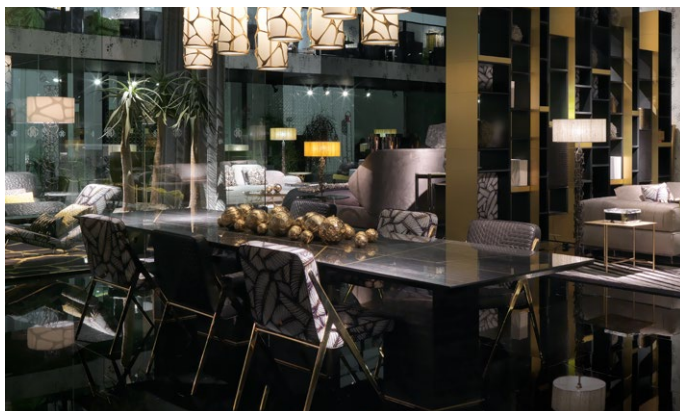

DINING (G)

COMORE

CMR.122.A6X | DINING TABLE | 400 x 110 x h 75 cm
BASE AND TOP IN MULTI-LAYER WOOD. FINISHING IN PORCELAIN GRES COL. BLACK WITH BRUSHED GOLD METAL INSERTS.

FIJI

FIJ.131.AHX | CHAIR | 53 x 62 x h 84 cm
STRUCTURE IN POPLAR WOOD AND FOAM. UPHOLSTERY IN FABRIC CAT. B SILK SATIN RC PENELOPE COL. 3 YELLOW. METAL FRAME IN GOLD FINISHING.

FIJ.131.AHX | CHAIR | 53 x 62 x h 84 cm
STRUCTURE IN POPLAR WOOD AND FOAM. UPHOLSTERY IN STELLA QUILTED LEATHER CAT. A SAUVAGE COL. BLACK. METAL FRAME IN GOLD FINISHING.

SIORAF

SIO.611.AMX | CHANDELIER | ø 20 x 46,5 cm
SIO.611.BMX | CHANDELIER | ø 20 x 56,5 cm
BRASS STRUCTURE IN BRUSHED BRONZE FINISHING. IVORY SHADE.

SPHERE

COM.951.EMX | DECORATIVE ITEM | ø 16 cm
COM.951.FMX | DECORATIVE ITEM | ø 12 cm
COM.951.GMX | DECORATIVE ITEM | ø 8 cm
GOLD FINISHING WITH UMA / CAMERON DESIGN.