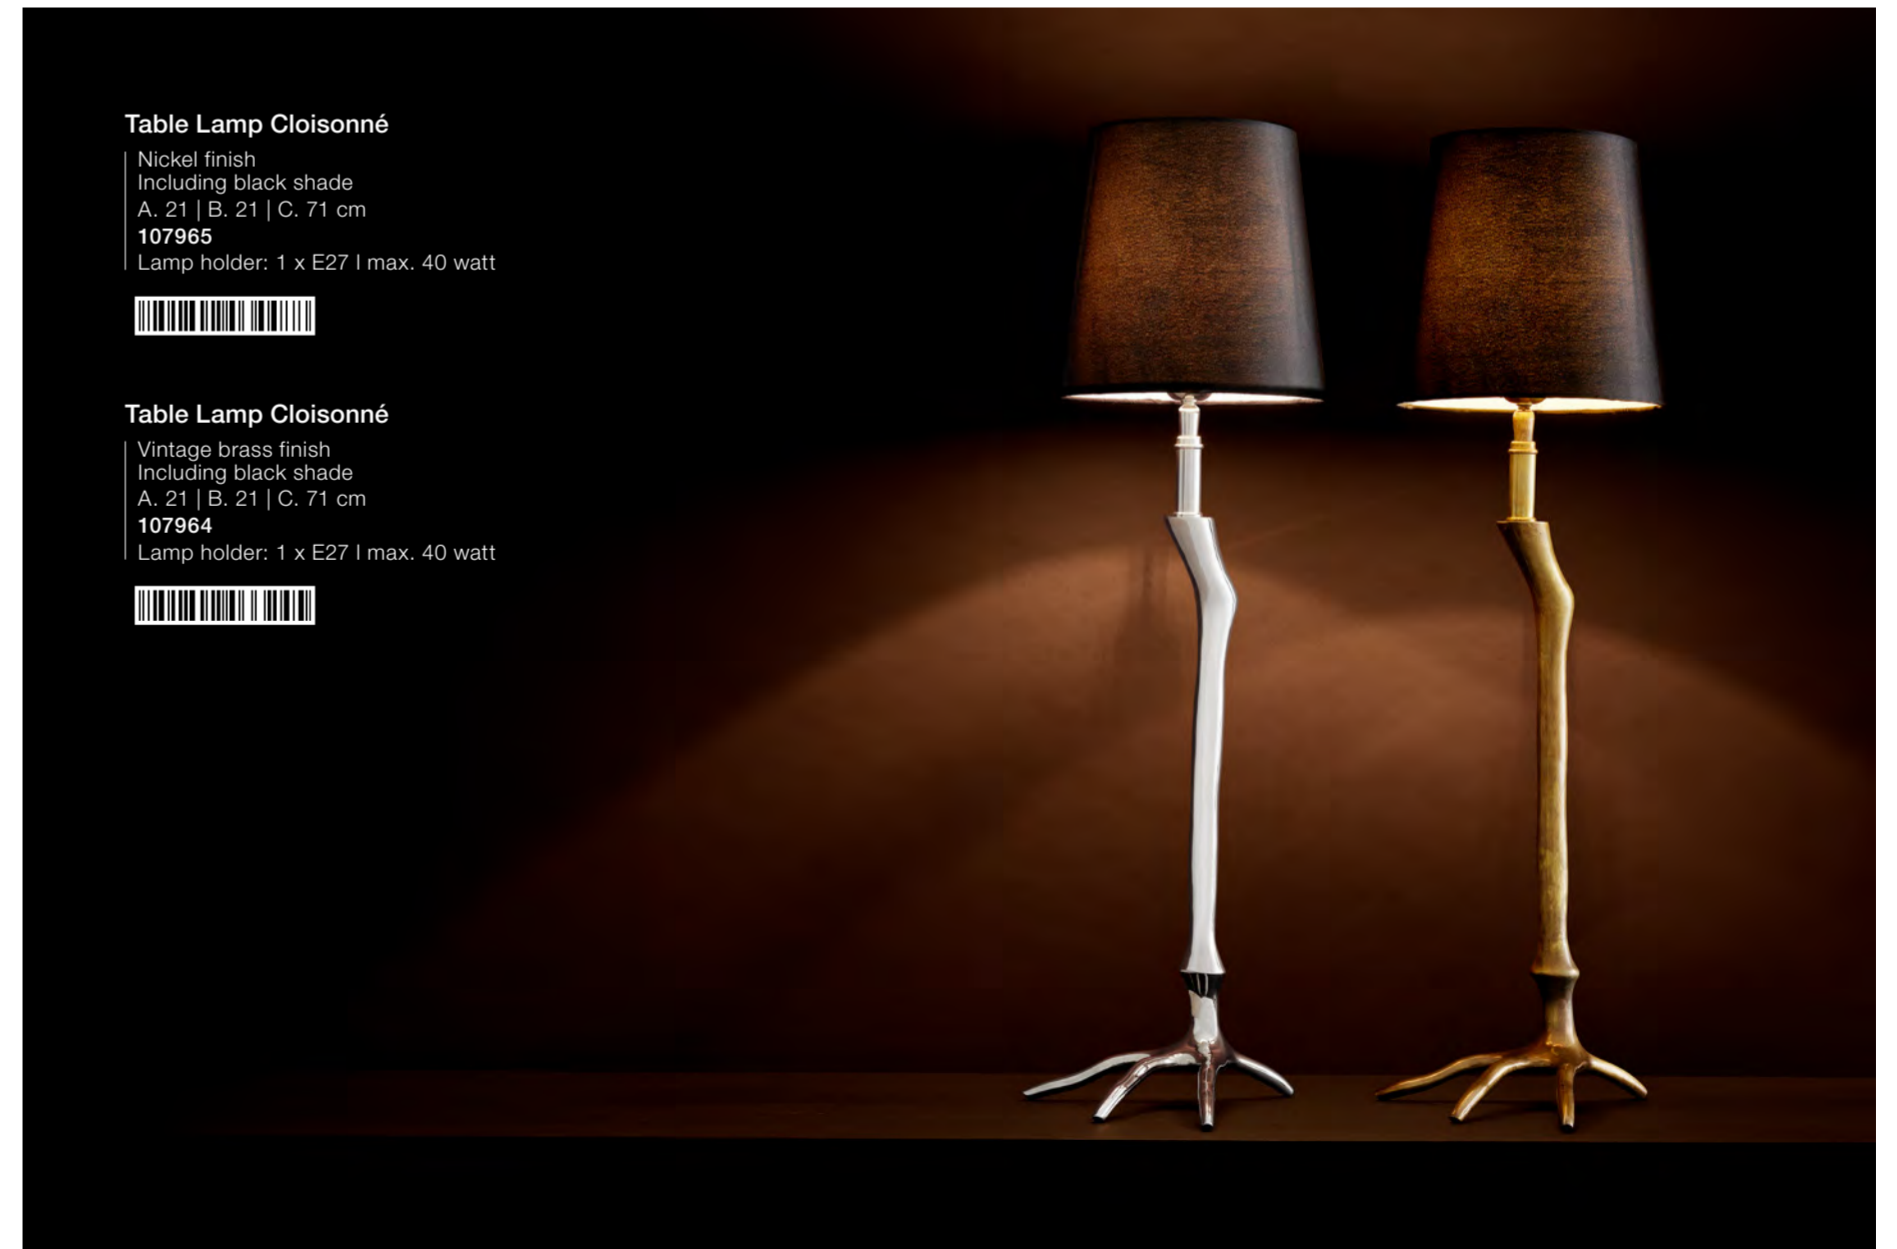

Table Lamp Cloisonné

Vintage brass finish
Including black shade
A. 21 | B. 21 | C. 71 cm
107964
Lamp holder: 1 x E27 I max. 40 watt