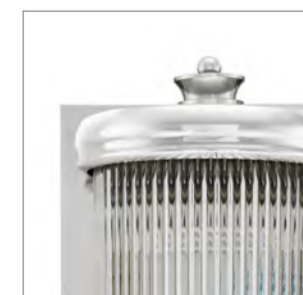

Wall Lamp Glorious L

Bronze finish | clear glass
A. 13 | B. 11 | C. 43 cm
111526
Lamp holder: 2 x E27 I max. 40 watt

GLORIOUS NICKEL FINISH

Wall Lamp Glorious S

Nickel finish | clear glass
A. 13 | B. 11 | C. 29 cm
107333
Lamp holder: 1 x E27 I max. 40 watt

Wall Lamp Glorious L

Nickel finish | clear glass
A. 13 | B. 11 | C. 43 cm
107334
Lamp holder: 2 x E27 I max. 40 watt