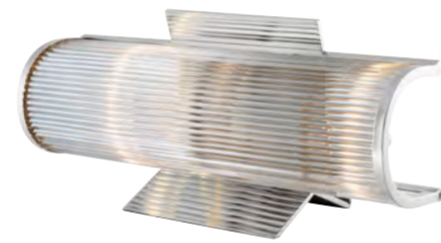

DESK LAMP GLORIOUS

Desk Lamp Glorious

Nickel finish | clear glass
35 x 12 x H. 16 cm
111335
Lamp holder: 2 x E14 | max. 40 watt

Table Lamp Deauville

Antique brass finish
A. 34 | B. 34 | C. 68 cm
104413
Lamp holder: 3 x E14 | max. 40 watt