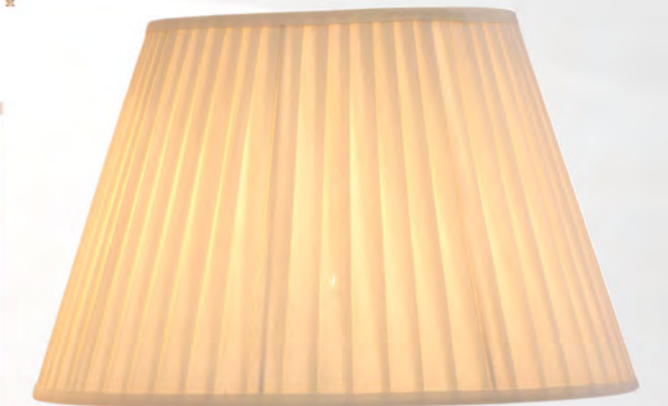

LAMP HOLMES

Floor Lamp Holmes

Gold finish
Including off-white shade
A. 30 | B. 41 | C. 172,5 cm
110717
Lamp holder: 1 x E27 I max. 40 watt

Table Lamp Holmes

Gold finish
Including off-white shade
A. 18 | B. 35 | C. 98 cm
111756
Lamp holder: 1 x E27 I max. 40 watt

Table Lamp Holmes

Nickel finish
Including black shade
A. 18 | B. 35 | C. 98 cm
111757
Lamp holder: 1 x E27 I max. 40 watt

Floor Lamp Holmes

Nickel finish
Including black shade
A. 30 | B. 41 | C. 172,5 cm
111428
Lamp holder: 1 x E27 I max. 40 watt

Floor Lamp Beaufort

Brass finish | clear glass | swing arm
Including pleated cream shade
A. 23 | B. 58 | C. 200 cm
108488
Lamp holder: 1 x E27 I max. 40 watt

Table Lamp Beaufort

Nickel finish | clear glass | swing arm
Including pleated cream shade
A. 18 | B. 46 | C. 97 cm
108486
Lamp holder: 1 x E27 I max. 40 watt

Table Lamp Beaufort

Brass finish | clear glass | swing arm
Including pleated cream shade
A. 18 | B. 46 | C. 97 cm
108485
Lamp holder: 1 x E27 I max. 40 watt

Floor Lamp Beaufort

Nickel finish | clear glass | swing arm
Including pleated cream shade
A. 23 | B. 58 | C. 200 cm
108489
Lamp holder: 1 x E27 I max. 40 watt