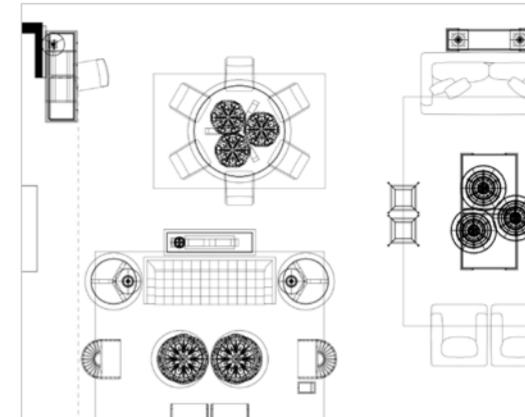

INTERIOR DESIGN

When it comes to planning a new project, the choices can be overwhelming. We have the knowledge, experience and resources to guide you through the process and set your project up for success. We love to translate your wishes into a customised solution and gladly advise you in the finishes, fixtures and details that will pull it all together.