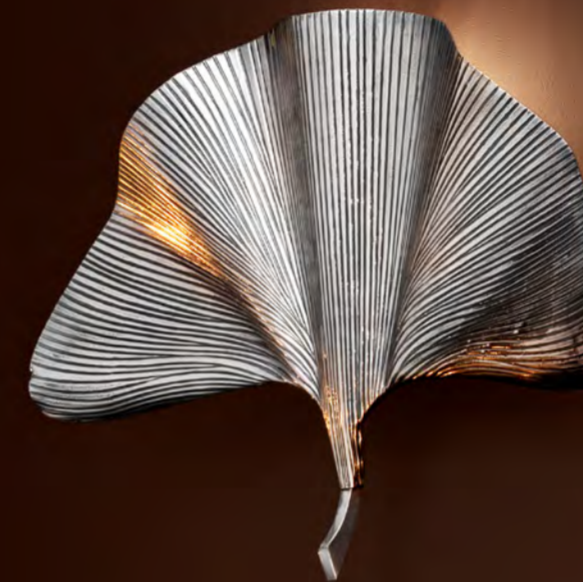

Wall Lamp Las Palmas
Tarnished silver plated
A. 67 | B. 11 | C. 48 cm
111275
Lamp holder: 1 x E27 I max. 40 watt