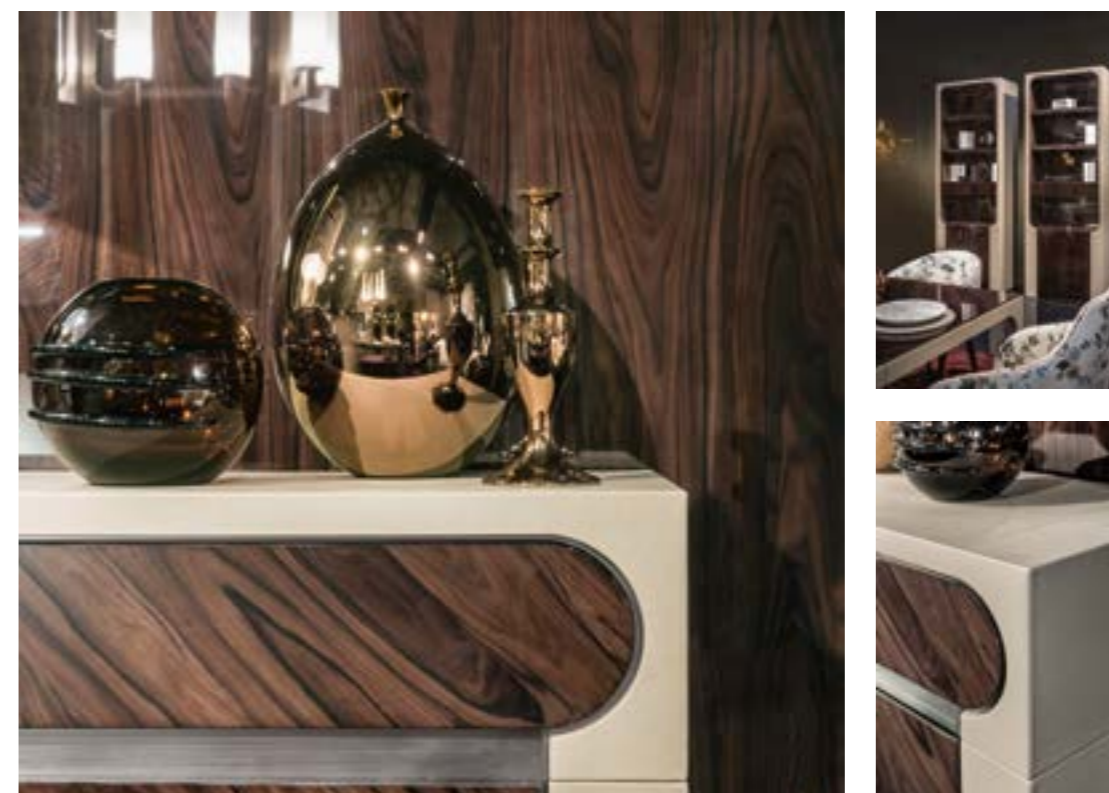

- **SHAVE** Tappeto SHAVE in lapin naturale rubino
  SHAVE carpet in red rubin natural lapin
- **BUBBLE** Vaso basso BUBBLE in ceramica finitura "lustro" bronzo
  BUBBLE low vase in "lustro" bronze ceramic finishing
- **CAMELIA** Vaso CAMELIA
  CAMELIA vase
- **BASTET** Candelabro BASTET in ceramica finitura "lustro" bronzo
  BASTET candleholder in "lustro" bronze ceramic finishing
- **LOCK** Colonna libreria LOCK in pelle Florida camoscio e palissandro tabacco lucido, dettagli in acciaio nichel spazzolato
  LOCK bookcase column in chamoix Florida leather and polish tobacco rosewood, brushed nickel steel details