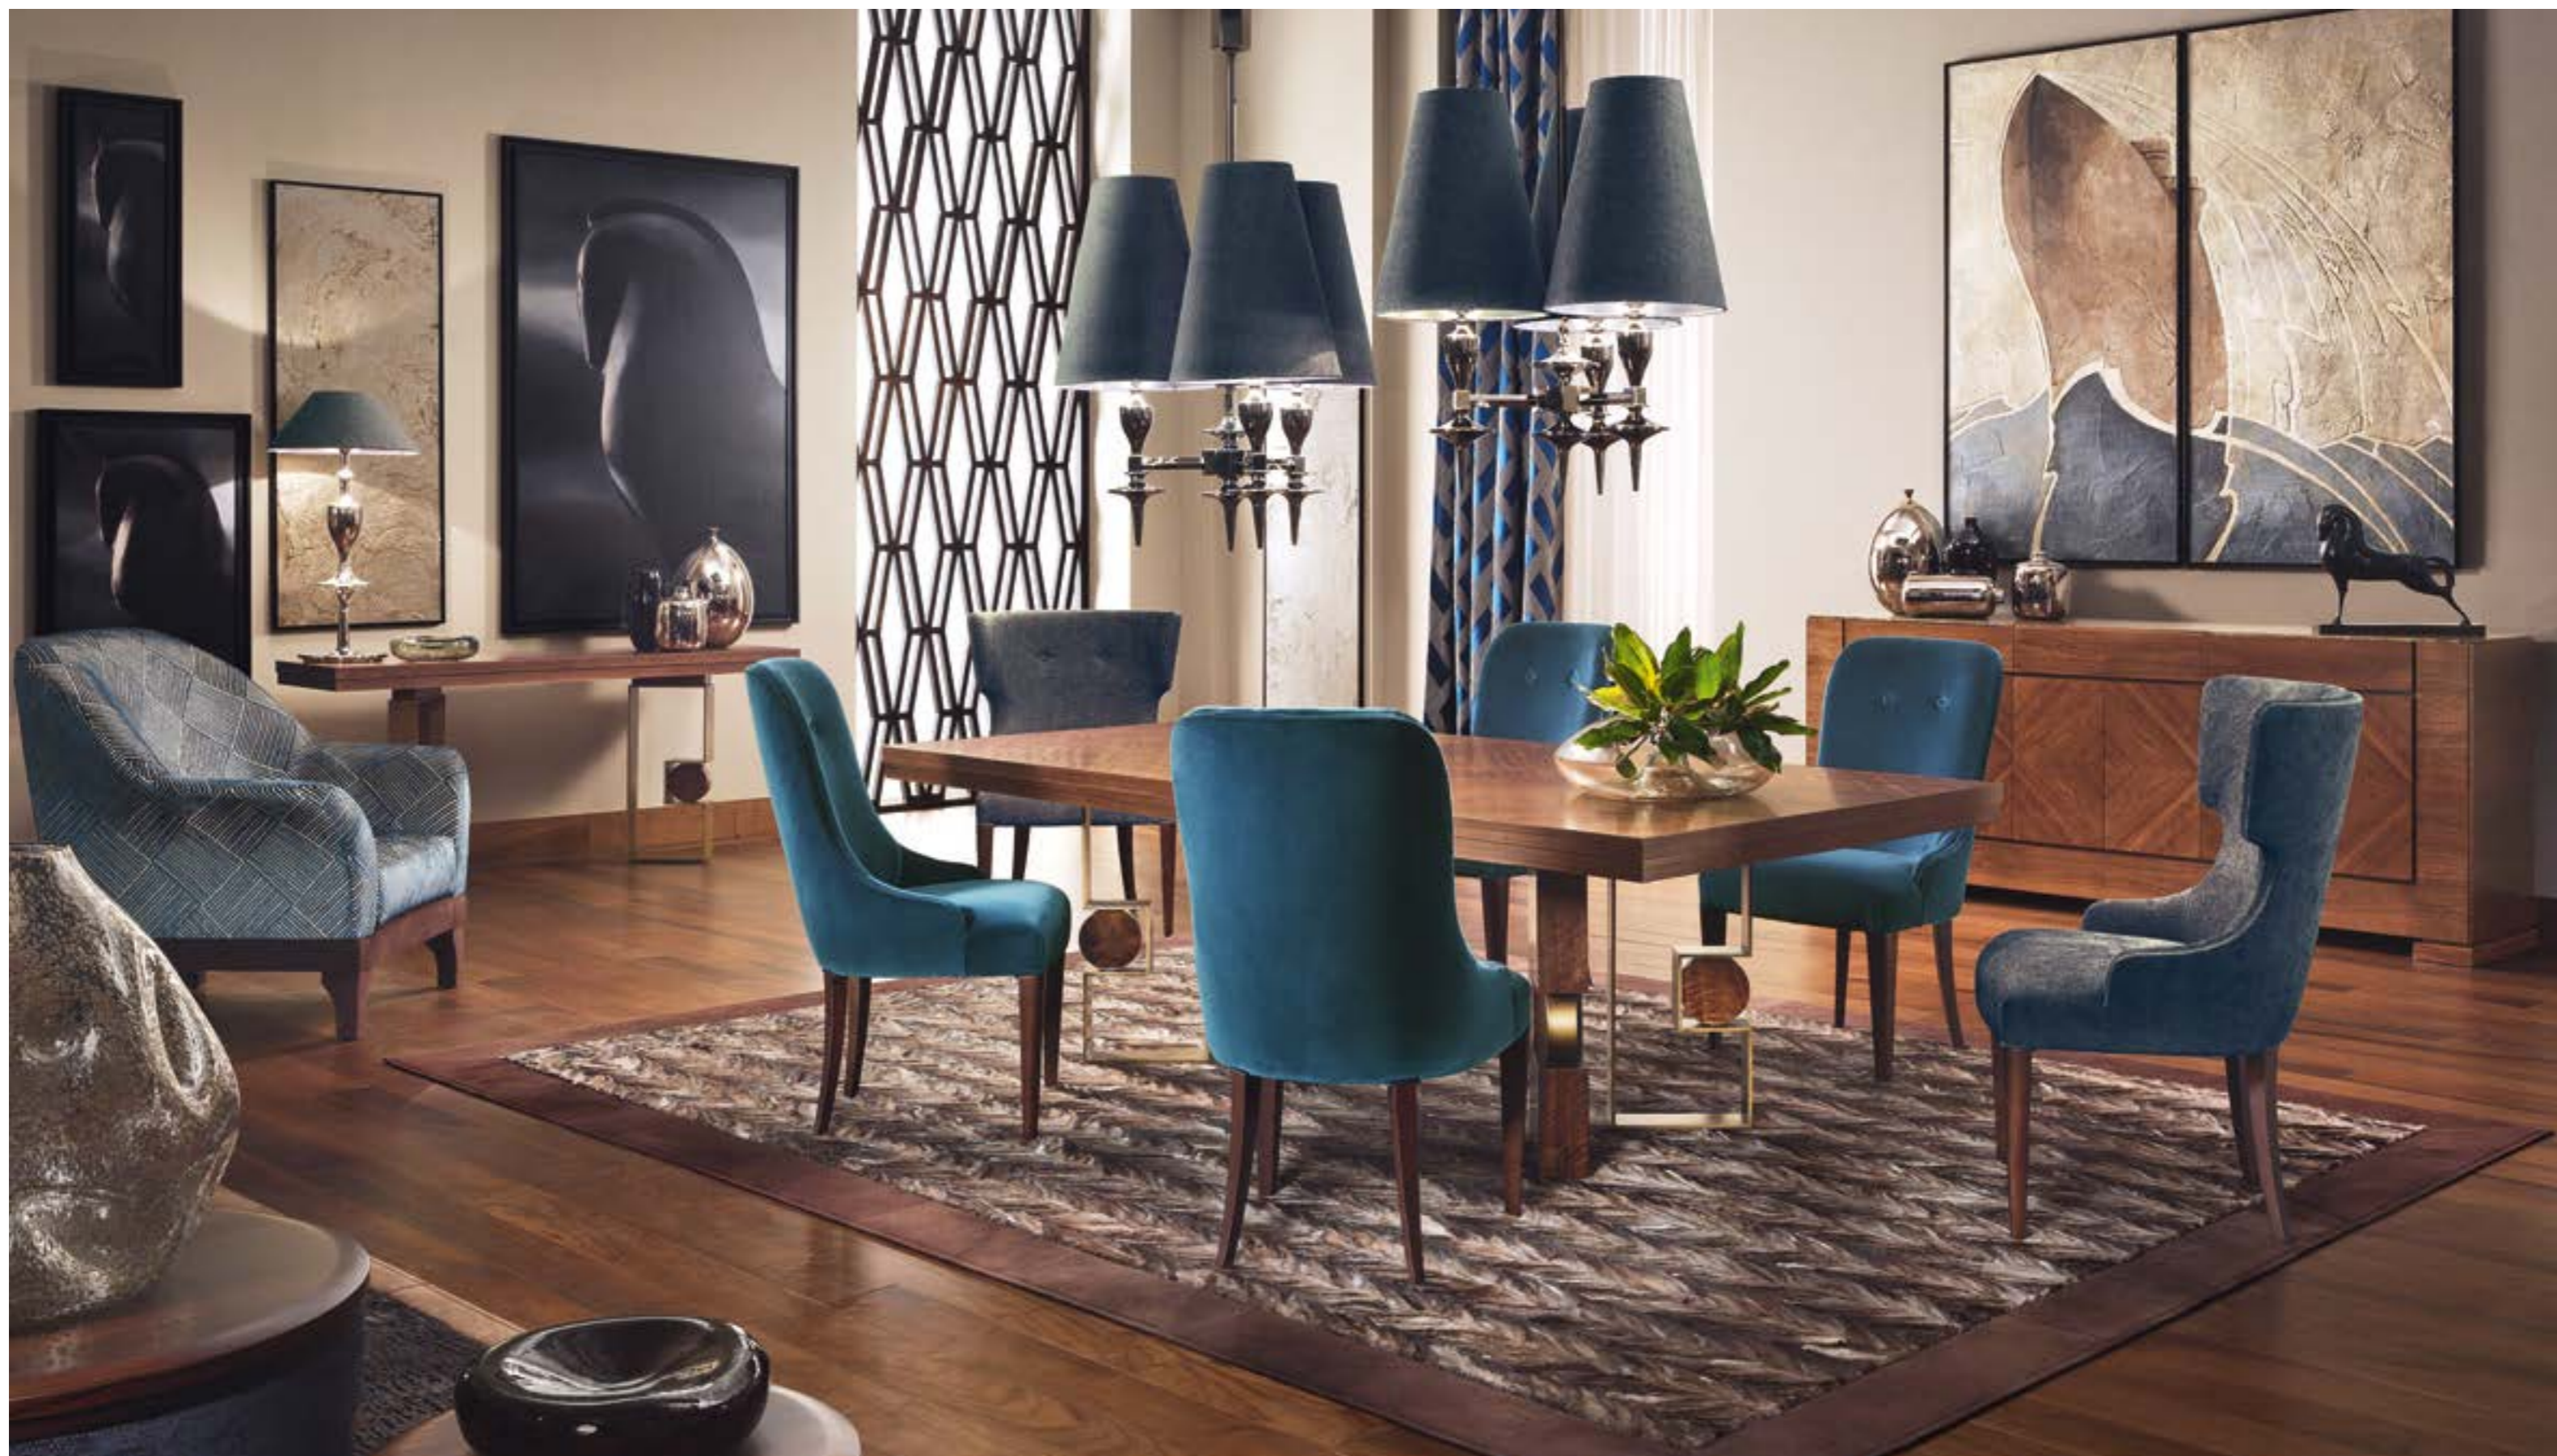

Tavolo | **Table Rodrigo 240** - Sedia | **Chair Aura** - Sedia | **Chair Greta** - Credenza | **Sideboard Prisca 3** - Consolle | **Console Rodrigo**
Lampadario | **Chandelier Bastet** - Lampada Alta | **High Lamp Bastet** - Tappeto | **Carpet Thorn** - Set Vasi | **Vases Set Ares**
Vaso | **Vase Calla** - Vaso | **Vase Candy** - Vaso | **Vase Agave** - Vaso | **Vase Bubble** - Vaso | **Vase Needle**
Pannello Decorativo | **Decorative Panel Titan** - Pannello Decorativo | **Decorative Panel Quadro A**