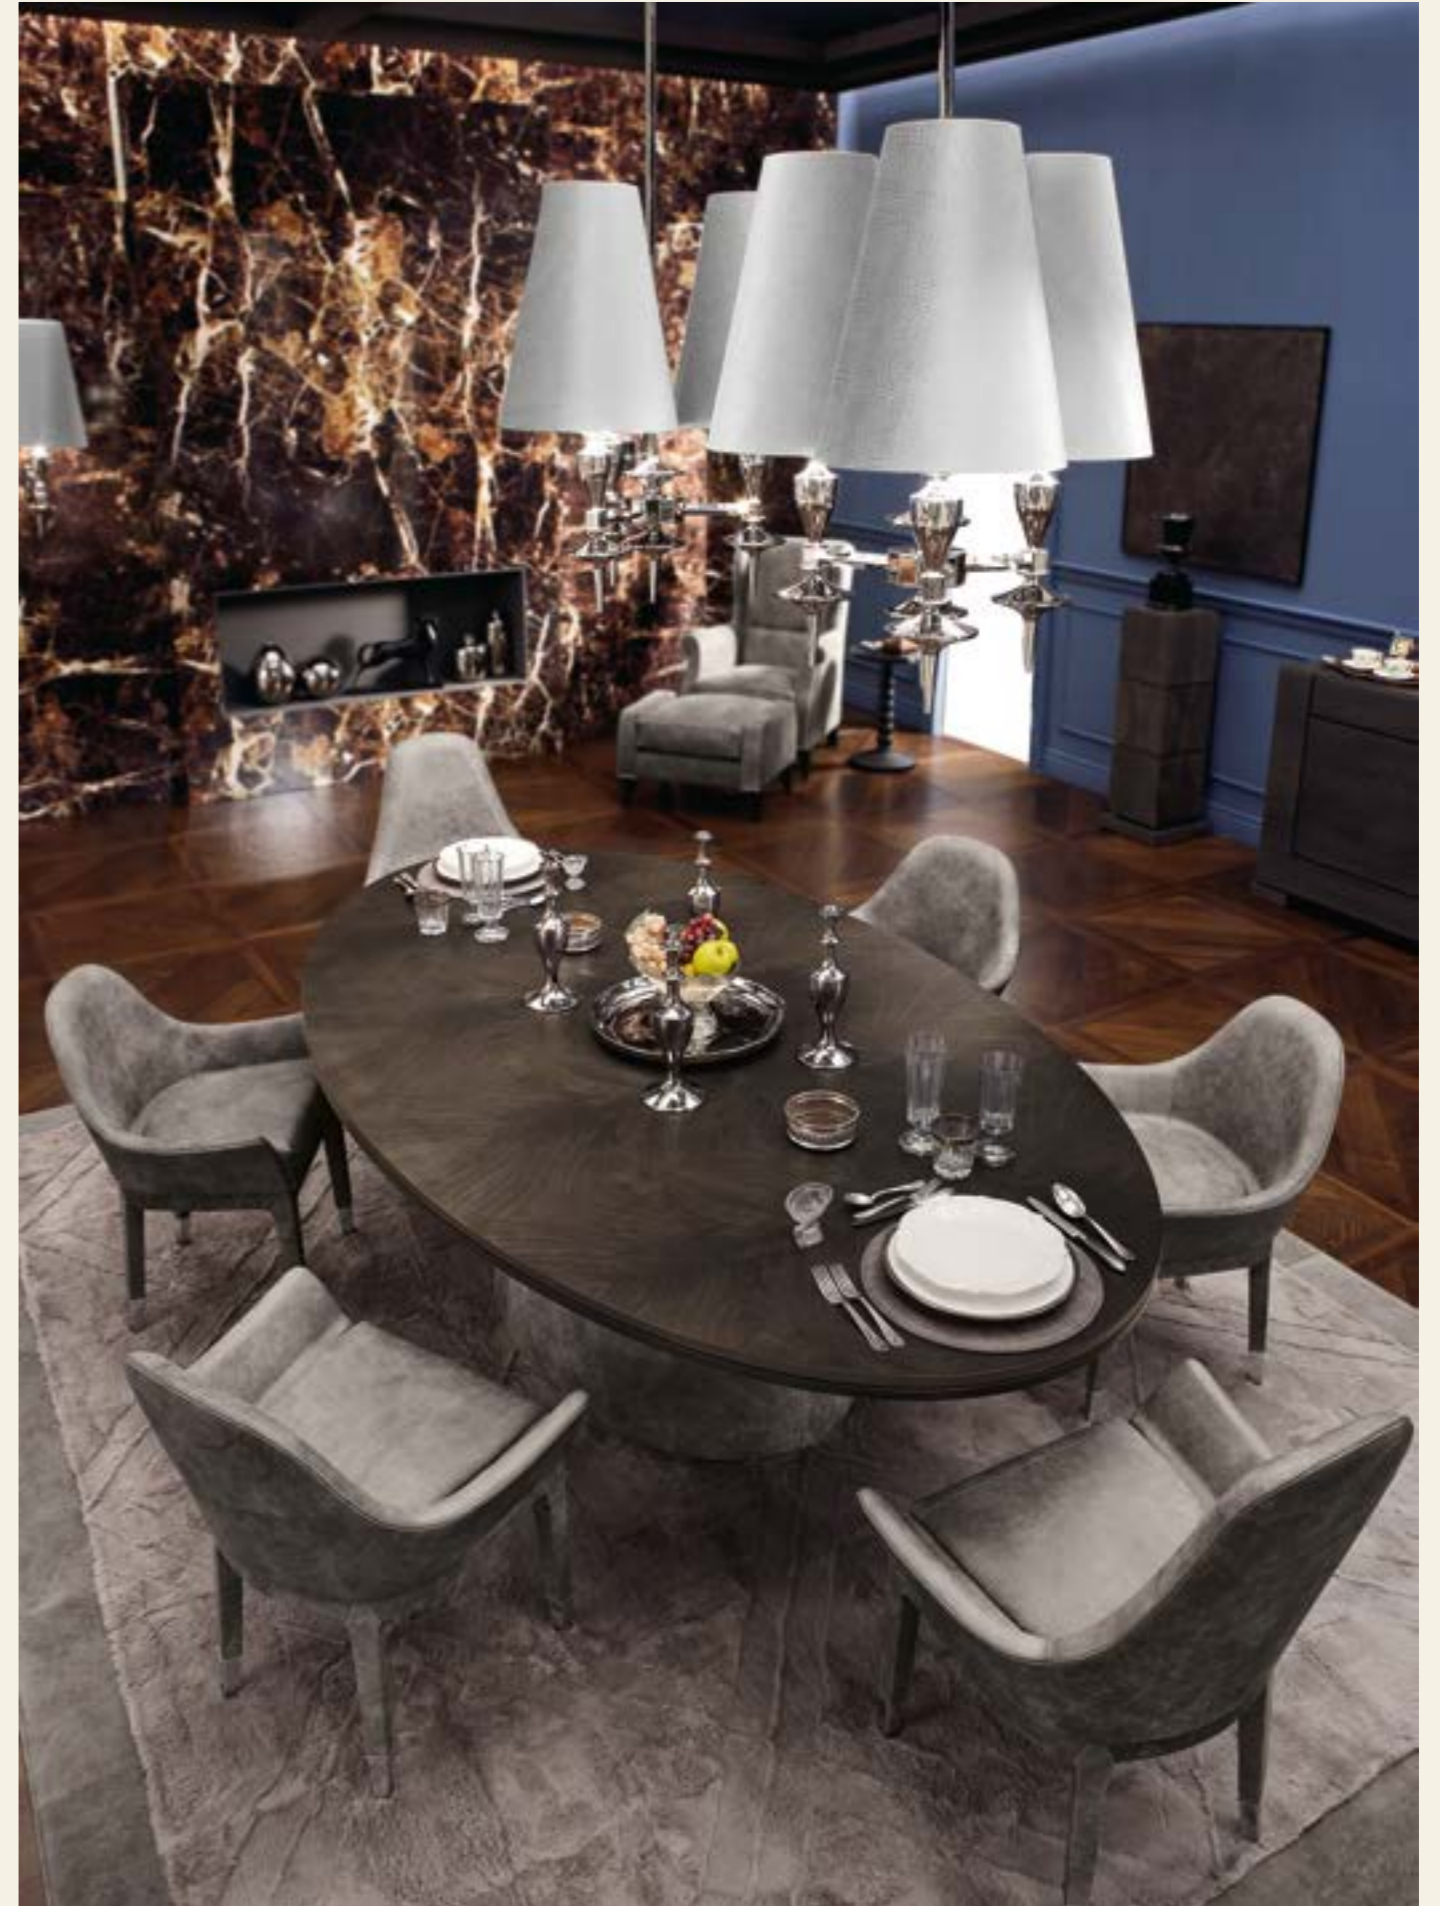

COTSWOLDS
—
TETBURY

La bellezza e la coerenza del paesaggio naturale e architettonico sono il riflesso di una società con un vissuto unico.

Unico come lo stile della tua casa.

The beauty and continuity of the natural and architectural landscape are the reflection of a society with a unique past.

As unique as the style of your home.