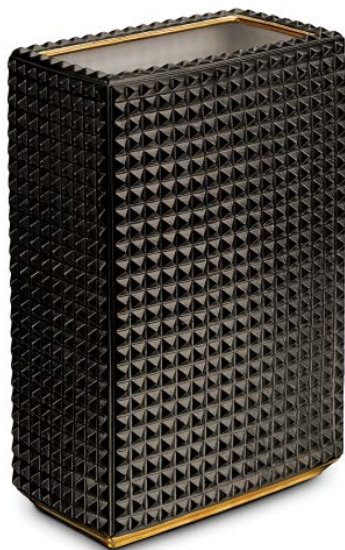

CB108 BOOKEND TWO - BLACK / 3.5 x 3.5 x 8.5" - 9 x 9 x 22cm

CB109 BOOKEND TWO - GREY / 3.5 x 3.5 x 8.5" - 9 x 9 x 22cm

C100 CANDLE / 3.5 x 5.5" - 9 x 14cm

C602 CANDLE - 3-WICK / 5 x 7.5" - 13 x 19cm

Bibliothèque Or

DAC413 OBELISK / 4.5 x 4.5 x 14" - 11 x 11 x 36cm

C414 CANDLE / 3.5 x 5.5" - 9 x 14cm

DAC412 VASE / 6 x 3.5 x 9" - 15 x 9 x 23cm

DAC411 VIDE POCHE / 10 x 10 x 2" - 25 x 25 x 5cm

Skull

DAC50 WHITE / 8 x 4.5 x 5.5" - 20 x 11 x 14cm