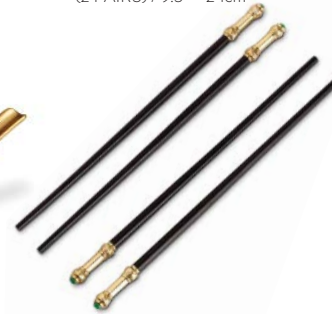

HN236 RICE BOWL WITH LID / 5" - 13cm / 12oz - 35cl

ST271 BOWL - LARGE / 9" - 23cm / 3qt - 3L

ST296 COUPE BOWL - LARGE / 14.5" - 37cm / 2qt - 2L

ST265 OVAL PLATTER - SMALL / 14 x 7" - 36 x 18cm

ST266 OVAL PLATTER - LARGE / 21 x 12" - 53 x 30cm