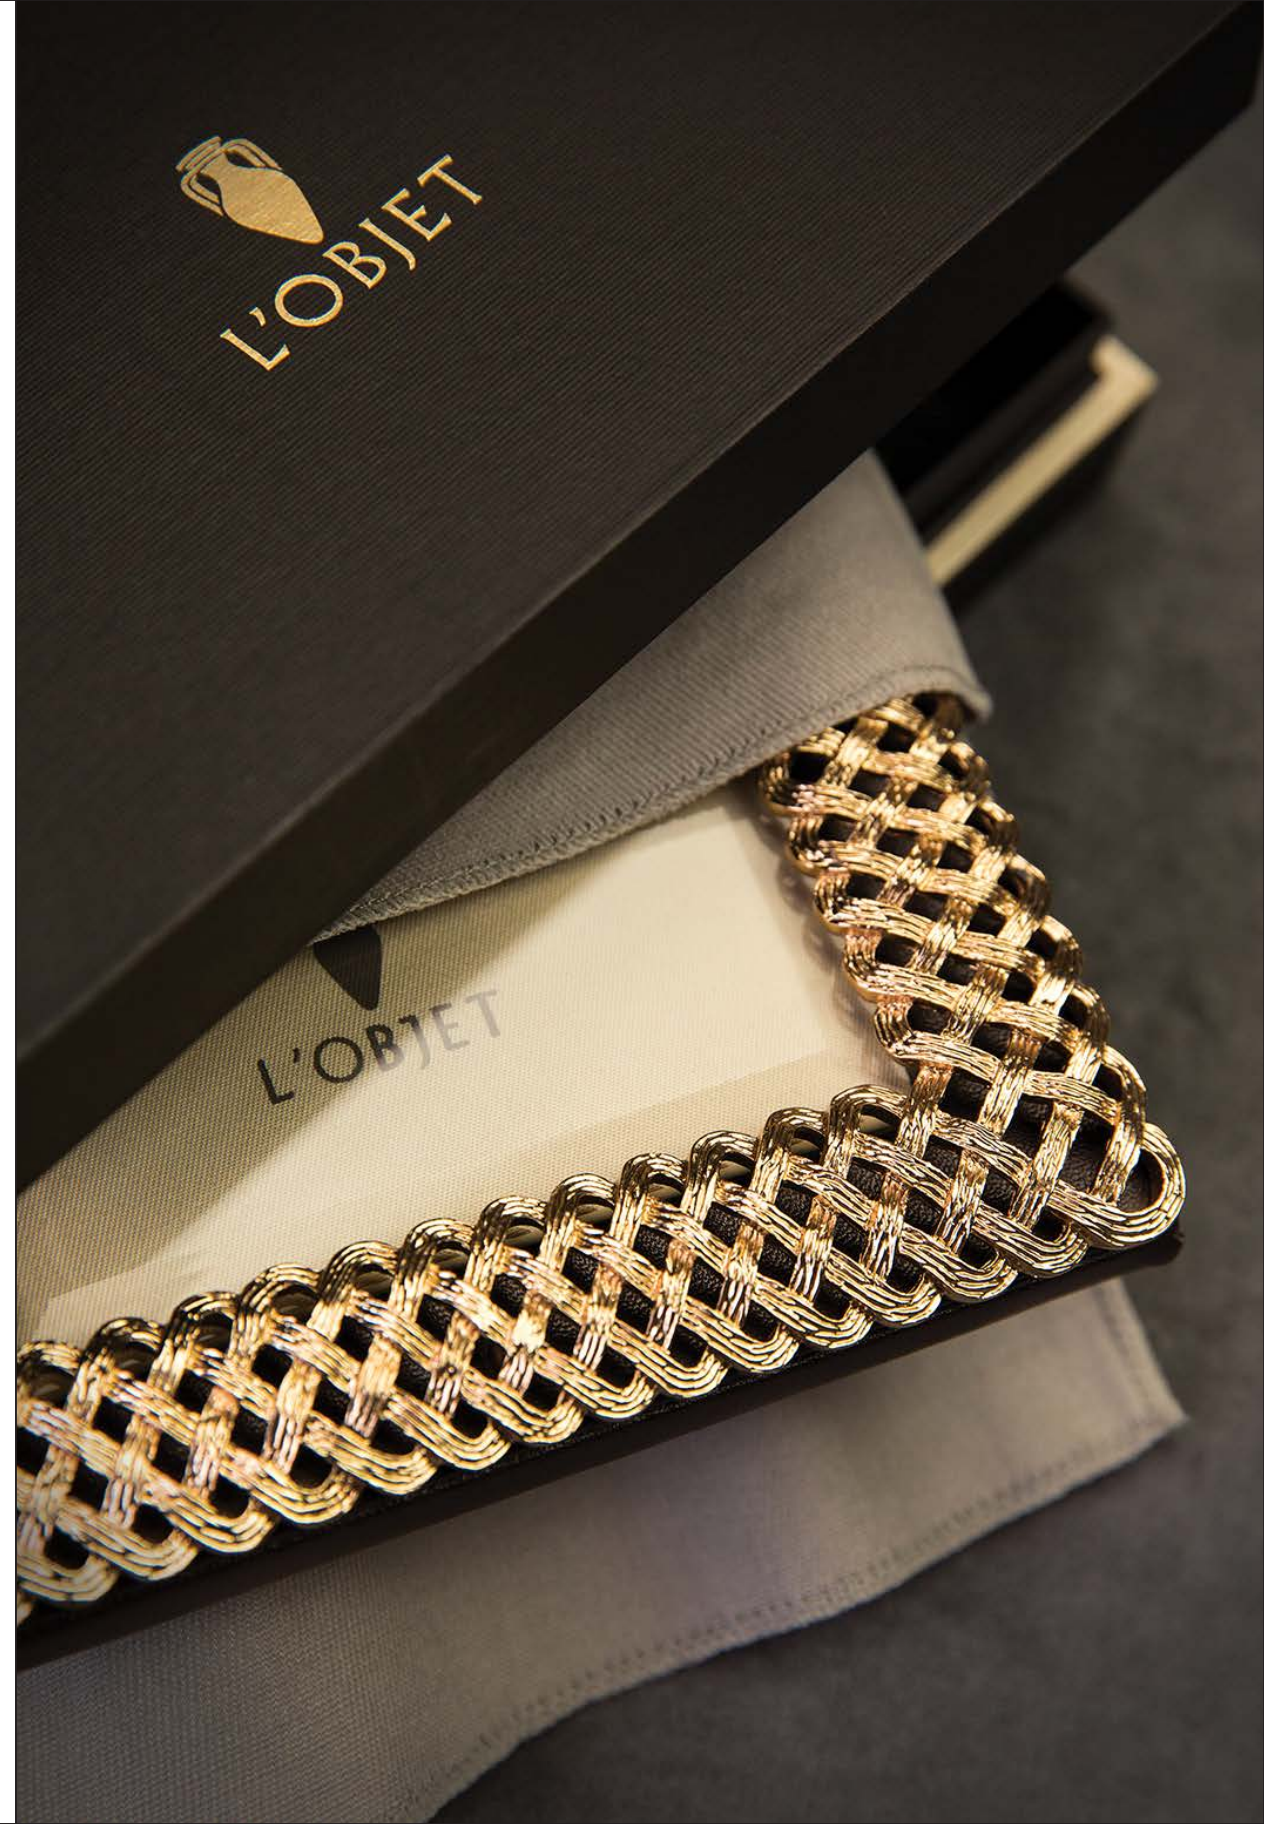

Dice

G130 DECORATIVE BOX - CROCODILE - BLACK / 4.5 x 4.5 x 4.5" - 11 x 11 x 11cm

G140 DECORATIVE BOX - GOLD / 4.5 x 4.5 x 4.5" - 11 x 11 x 11cm

G120 DICE (2 PAIRS) / Small 0.67" - 16mm; Large 1" - 25mm

Frames

Emulating centuries of fine jewelry design and techniques reinterpreted for modern tastes, every L'Objet frame is meticulously handcrafted, incorporating such distinctive details as Swarovski crystals, 24-karat gold or platinum plating, beveled glass, satin face paper, and stretched Italian leather or suede backs. Each is presented in a luxurious gift box.