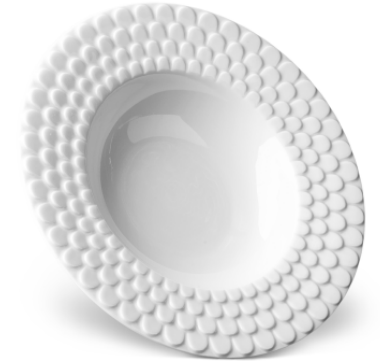

AG1700 CREAMER / 5 x 4" - 13 x 10cm / 10oz - 30cl

AG1750 SUGAR BOWL / 6 x 4" - 15 x 10cm / 11oz - 33cl

AG1850 SAUCE BOAT / 8 x 3" - 20 x 8cm / 12oz - 35cl

AG1950 OVAL PLATTER / 15 x 10.5" - 38 x 27cm

AG1960 RIMMED SERVING BOWL / 14.5" - 37cm / 2qt - 2L

AG1900 RECTANGULAR PLATTER / 15.5 x 7.5" - 39 x 19cm

Aegean Gold

AG5000 CHARGER / 12" - 30cm

AG5100 DINNER PLATE / 10.5" - 27cm

AG5200 DESSERT PLATE / 9" - 23cm

AG5300 SOUP PLATE / 8.5" - 22cm

AG5400 BREAD + BUTTER PLATE / 6.5" - 17cm