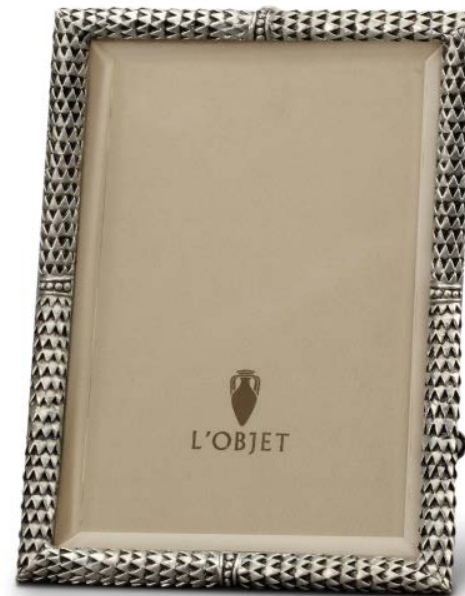

Scales

F3300 PLATINUM