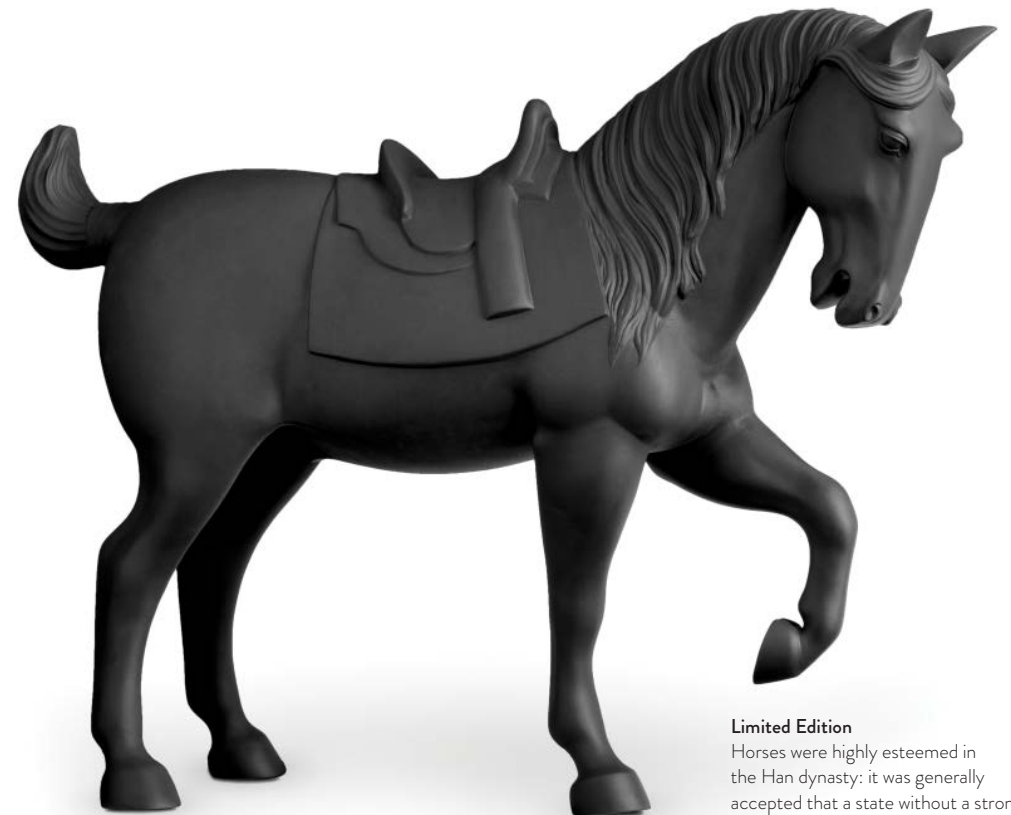

Horse

DAC1053 BOOKEND - WHITE / 8 x 5.25 x 13" - 20 x 13 x 33cm

DAC1153 BOOKEND - BLACK / 8 x 5.25 x 13" - 20 x 13 x 33cm

DAC1154 RECTANGULAR TRAY - BLACK + GOLD / 14 x 11" - 36 x 28cm

HS1001 SCULPTURE - BLACK - MEDIUM / 11.5 x 3.75 x 9.5" - 29 x 10 x 24cm

HS2001 SCULPTURE - BLACK - LARGE / 30.5 x 10.25 x 22.5" - 77 x 26 x 57cm / Limited Edition of 100

Limited Edition
Horses were highly esteemed in the Han dynasty: it was generally accepted that a state without a strong cavalry would fail. This limited edition of 100, handcrafted in Limoges porcelain, is a sculptural tribute to this most commanding of animals.