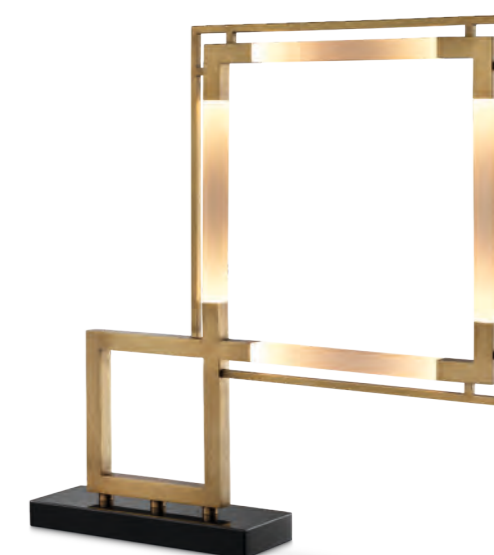

LED
Chandelier Cassini
Antique brass finish
ø 90 x min H. 102 cm
113170

LED
Chandelier Cassini
Bronze finish
ø 90 x min H. 102 cm
113445

CHANDELIER CASSINI

LED
Floor Lamp Cassini
Antique brass finish | black finish
ø 70 x H. 205 cm
113207

LED
Table Lamp Hexum
Antique brass finish | white marble base
52 x 14 x H. 58 cm
113178

LED
Table Lamp Esperia
Antique brass finish | black marble base
69,5 x 11,5 x H. 67,5 cm
113195

LE MARAIS

Truly captivating