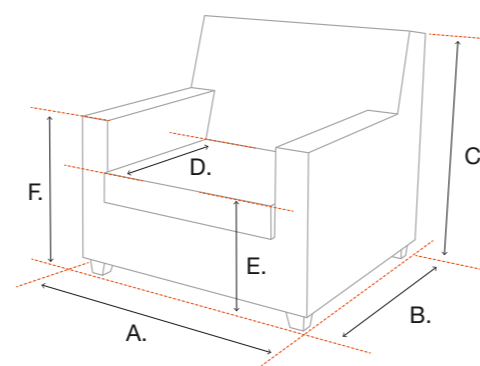

Please note that the reference dimensions are indicated as follows:

TABLE AND FLOOR LAMPS

A = lamp width
B = shade width
C = total height

WALL LAMPS

A = maximum width
B = maximum depth
C = total height

CHAIRS AND SOFAS

Chair: A = width | B = depth | C = height
Seat: D = depth seat | E = height seat
Arm: F = height arm

All dimensions mentioned in the descriptions are in centimeters, approximate and subject to change (with a tolerance of 2 percent).