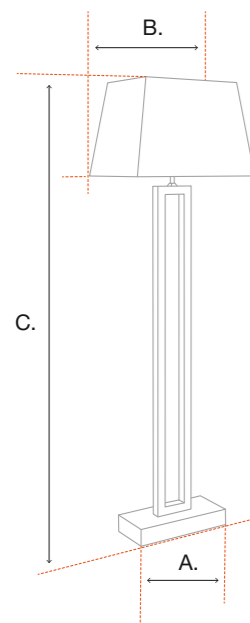

Please note that the reference dimensions are indicated as follows:

TABLE AND FLOOR LAMPS

A = lamp width
B = shade width
C = total height

WALL LAMPS

A = maximum width
B = maximum depth
C = total height

CHAIRS AND SOFAS

Chair: A = width | B = depth | C = height
Seat: D = depth seat | E = height seat
Arm: F = height arm

All dimensions mentioned in the descriptions are in centimeters, approximate and subject to change (with a tolerance of 2 percent).