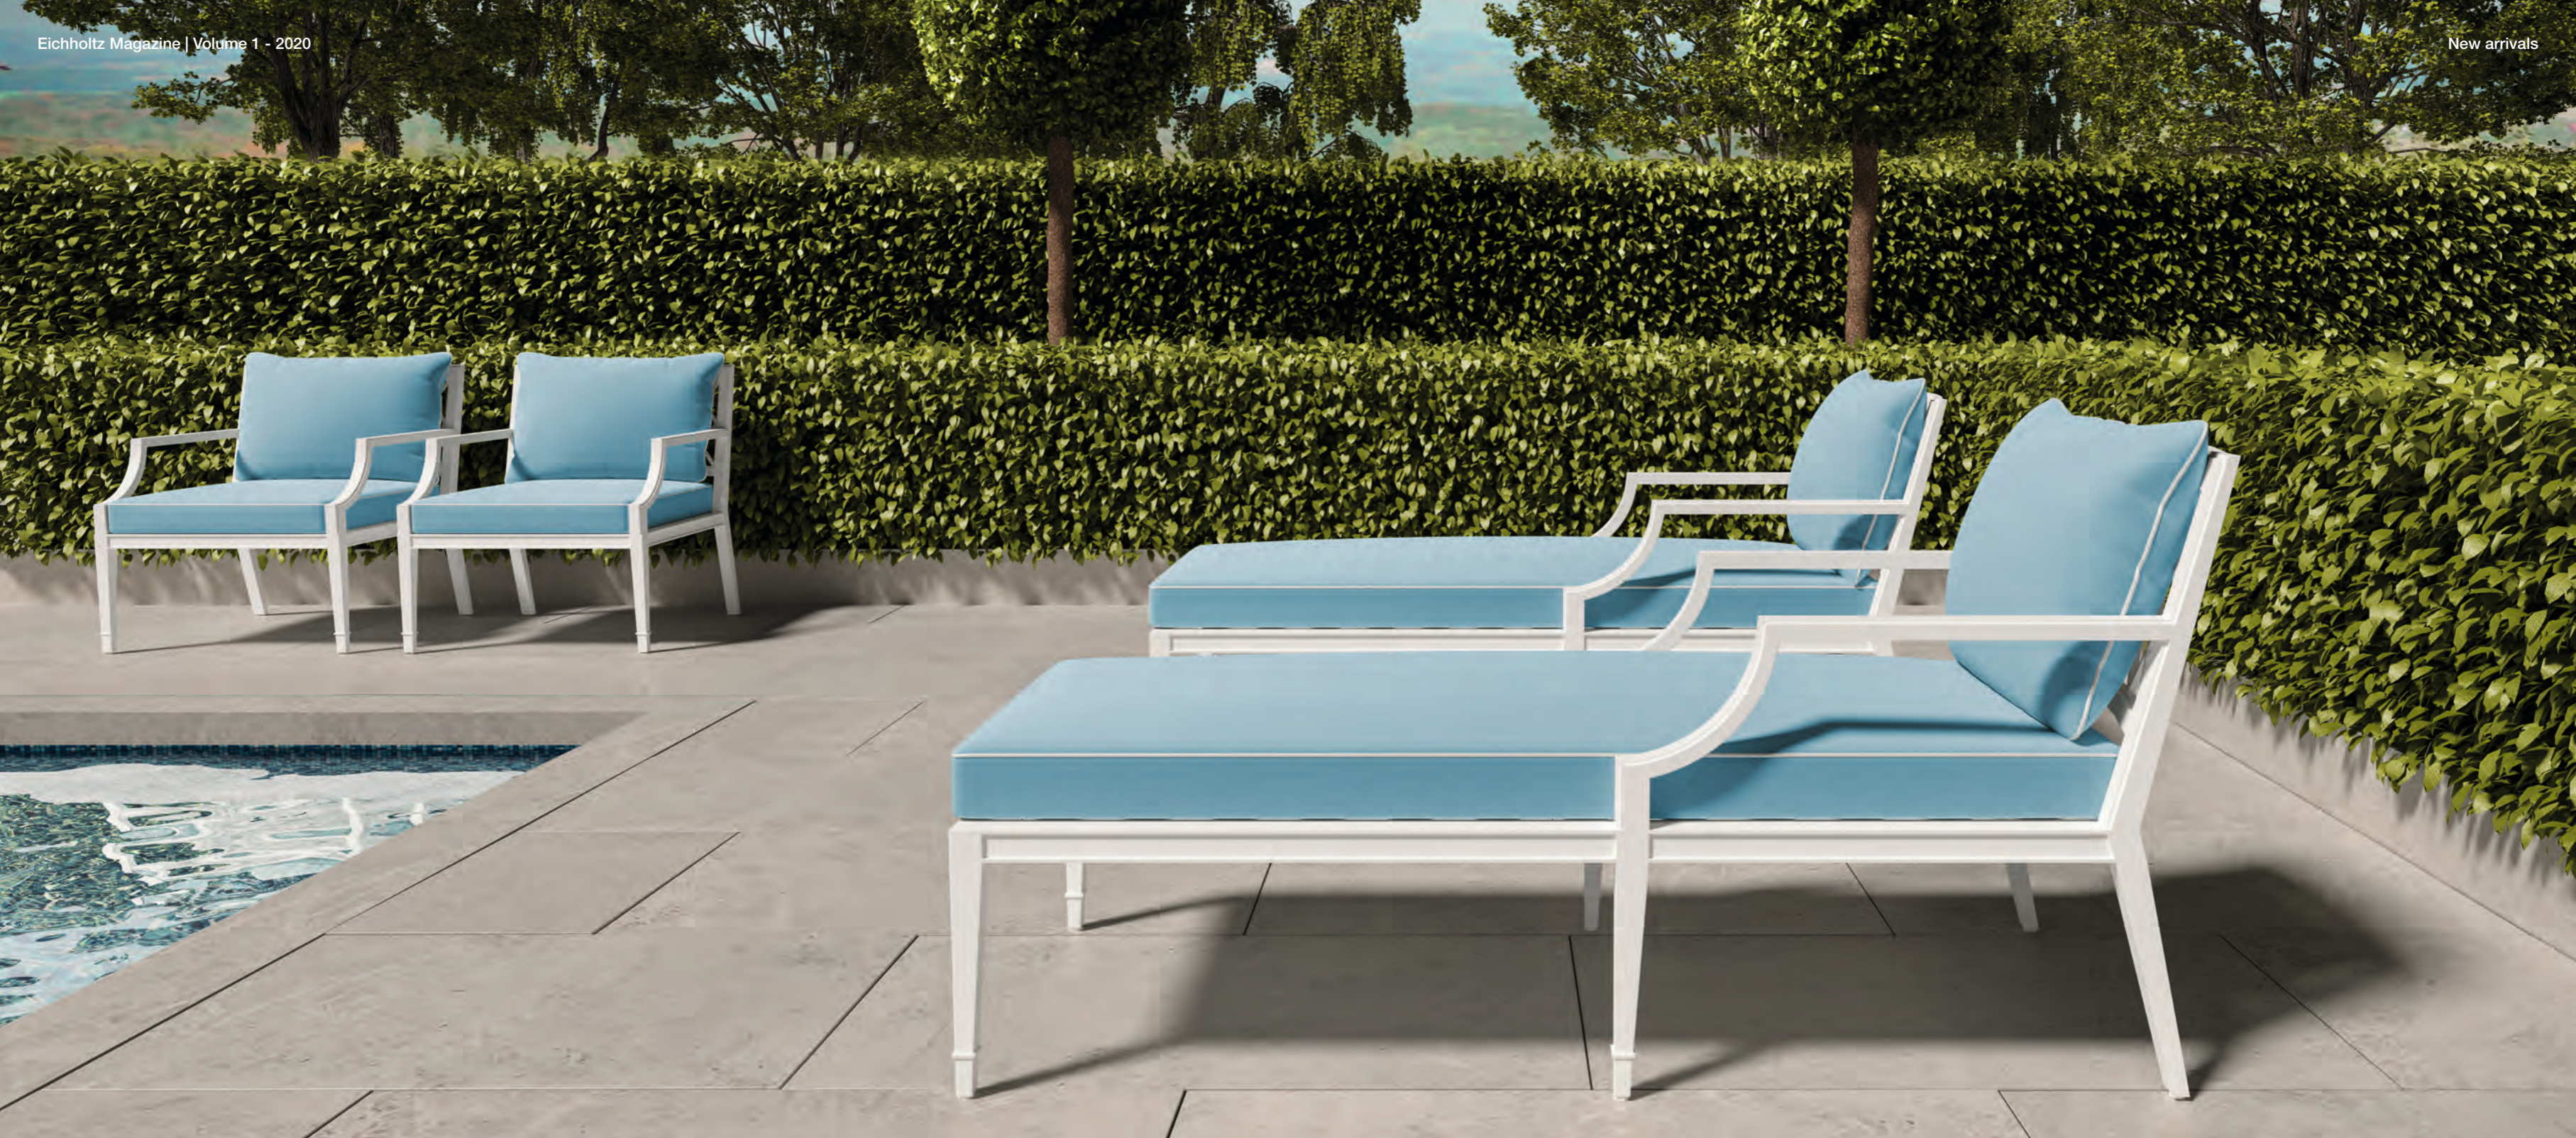

CHAIR BELLA VISTA

Chair Bella Vista

Matte black finish | sunbrella canvas
A. 68,5 | B. 80 | C. 79 | D. 51 | E. 44 | F. 59,5 cm
113646
Fabric composition
100% acrylic

Chair Bella Vista

White finish | sunbrella mineral blue
A. 68,5 | B. 80 | C. 79 | D. 51 | E. 44 | F. 59,5 cm
113220
Fabric composition
100% acrylic