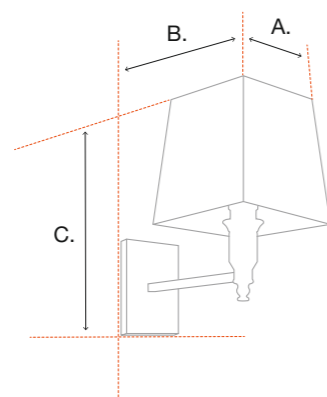

Please note that the reference dimensions are indicated as follows:

TABLE AND FLOOR LAMPS

A = lamp width
B = shade width
C = total height

WALL LAMPS

A = maximum width
B = maximum depth
C = total height

CHAIRS AND SOFAS

Chair: A = width | B = depth | C = height
Seat: D = depth seat | E = height seat
Arm: F = height arm

All dimensions mentioned in the descriptions are in centimeters, approximate and subject to change (with a tolerance of 2 percent).