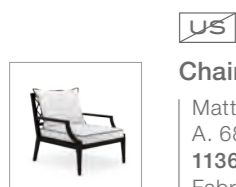

CHAIR BELLA VISTA

Chair Bella Vista

Matte black finish | sunbrella canvas
A. 68,5 | B. 80 | C. 79 | D. 51 | E. 44 | F. 59,5 cm
113646
Fabric composition
100% acrylic