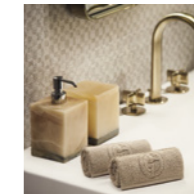

Pages 120/121

**HIDALGO** Bathroom set  
048748 CA170 C0551  
048745 CA170 C0551

**DOROTEA** Bath towels  
047577 CA845 C0050

**ROSSELLA** Bath towel  
050505 CA845 C4410

RANGE	CATEGORY	PAGE
ACHILLE	Vases	41
ALCAZAR	Vases	40
ARPA	Flatware	76
BAINDOLES	Tea/coffee sets	81
BERLIOZ	Salt/pepper and oil/vinegar sets	86
CLEO	Umbrellas holder	23
COOL	Table sets	88
CORELLI	Glassware	73
DOMIZIA	Made to measure bed linen	117
DOROTEA	Bath linen	126
DURER	Dinnerware and tea/coffee set	68
DVORAK	Glassware	69
EAGLE	Vases	41
EAGLE	Paperweights	43
EDITORE	Plaids	112
EFREM	Table accessories	84
ELIZABETH	Centrepieces	93
ERIKA	Centrepieces	92
EUCHRE	Cards	31
FABBRO	Fireplace accessories	23
FAIR	Chessboard	32
FUMO	Home baskets	23
FUSION	Bowls	78
GINGER	Centrepieces	93
GLORIA	Glassware	74
GOMEZ	Glassware	75
HACK	Lanterns	20
HERO	Domino	28
HIDALGO	Bathroom sets	124
HIROMI	Trays and table sets	87
HOLA	Candles and home fragrances	19
HUNTER	Globe	43
JANETTE	Decorative cushions	98
JAPAN	Decorative cushions	100
JOE	Tic-tac toe and peg solitaire	29
LAUREN	Flatware	77
LAURO	Trays	86
LORD	Glassware	73
LOUIS	Dinnerware and tea/coffee sets	68