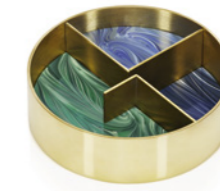

SIGNATURE
GA-shaped valet tray in metal and bioresin. MADE IN ITALY.
Colour: Gold/Azure/Sage Green.
Ø 14 x 5h cm - Inch Ø 5.5 x 1.9h