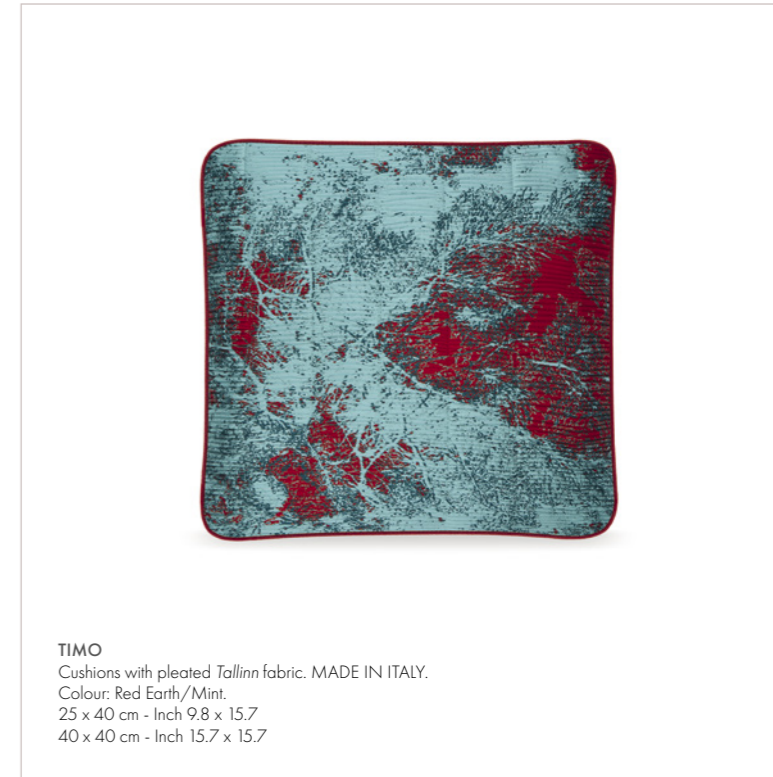

TIZIANO
Cushions in Trento fabrics with decorative rope cufflinks. MADE IN ITALY.
Colour: Petroleum/Green.
25 x 40 cm - Inch 9.8 x 15.7
40 x 40 cm - Inch 15.7 x 15.7