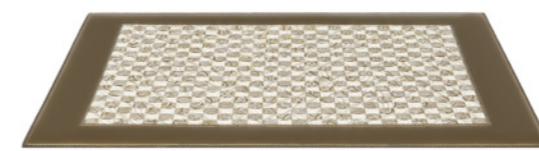

SARA

Handmade placemat made of Armani/Casa fabrics remnants. MADE IN ITALY.
Colour: Platinum.
50 x 40h cm - Inch 19.6 x 15.7h