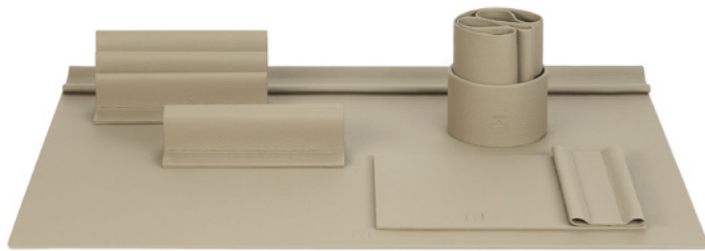

TOBIA
Handmade stone-shaped boxes in oak wood. MADE IN ITALY.
Colour: Light Brown.
8 x 6,3 x 3,8h cm - Inch 3.1 x 2.4 x 1.4h
15 x 12 x 7h cm - Inch 5.9 x 4.7 x 2.7h

TOBIA
Handmade stone-shaped paperweights in wood or bioresin. MADE IN ITALY.
Two colours available: Dark Brown and Azure.
11.3 x 8.5 x 5.8h cm - Inch 4.4 x 3.3 x 2.4h

EAGLE
Handmade stone-shaped paperweight in Murano glass with gold leaf inclusions. MADE IN ITALY.
Colour: Gold.
8,5 x 10 x 5h cm - Inch 3.3 x 3.9 x 2h