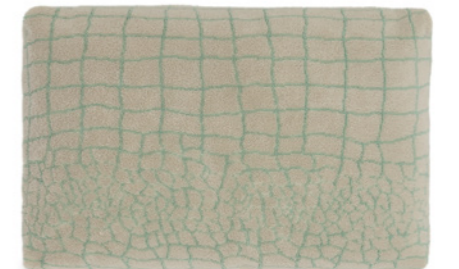

HIDALGO
Mirror with alabaster base. MADE IN ITALY.
Available colours: Amber/Grey and Beige/Grey
22,5 x 13,5 x 45h cm - Inch 8.8 x 5.3 x 17.7h

ROSSELLA
Towels in cotton with alligator design. MADE IN ITALY.
Colour: Ivory/Camel.
Hand towel: 25 x 30 cm - Inch 9.8 x 11.8
Face-hand towel: 35 x 60 cm - Inch 13.7 x 23.6
Face towel: 60 x 110 cm - Inch 23.6 x 43.3
Bath towel: 100 x 160 cm - Inch 39.3 x 62.9

ROSSELLA
Cushion in cotton with alligator design. MADE IN ITALY.
Colour: Ivory/Camel.
25 x 40 cm - Inch 9.8 x 15.7