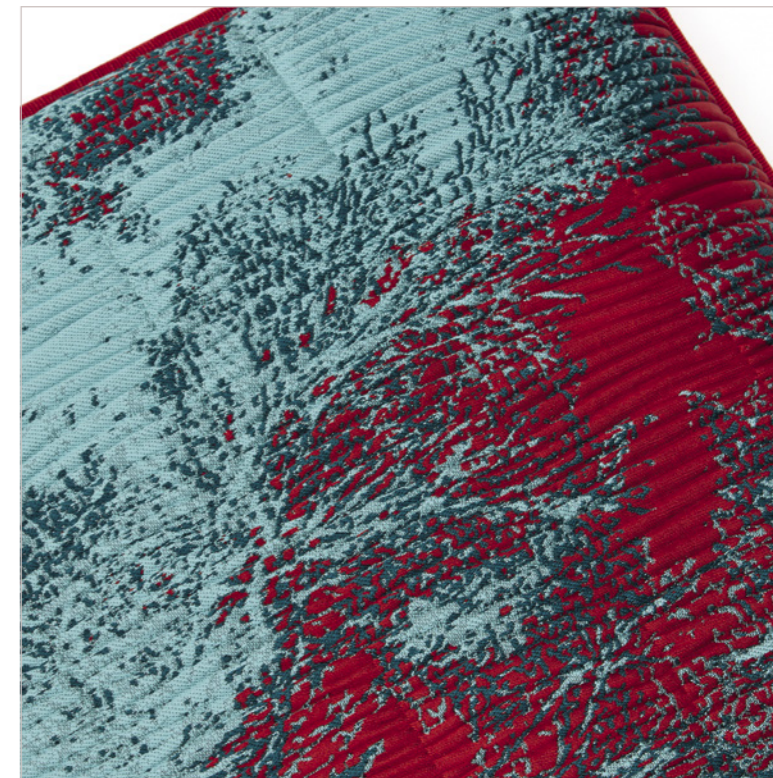

TIMO
Cushions with pleated *Tallinn* fabric. MADE IN ITALY.
Colour: Red Earth/Mint.
25 x 40 cm - Inch 9.8 x 15.7
40 x 40 cm - Inch 15.7 x 15.7