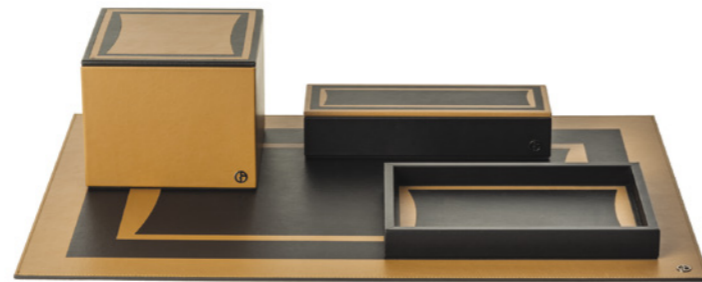

TOBIA
Handmade stone-shaped boxes in oak wood. MADE IN ITALY.
Colour: Light Brown.
8 x 6,3 x 3,8h cm - Inch 3.1 x 2.4 x 1.4h
15 x 12 x 7h cm - Inch 5.9 x 4.7 x 2.7h

TOBIA
Handmade stone-shaped paperweights in wood or bioresin. MADE IN ITALY.
Two colours available: Dark Brown and Azure.
11.3 x 8.5 x 5.8h cm - Inch 4.4 x 3.3 x 2.4h

EAGLE
Handmade stone-shaped paperweight in Murano glass with gold leaf inclusions. MADE IN ITALY.
Colour: Gold.
8,5 x 10 x 5h cm - Inch 3.3 x 3.9 x 2h