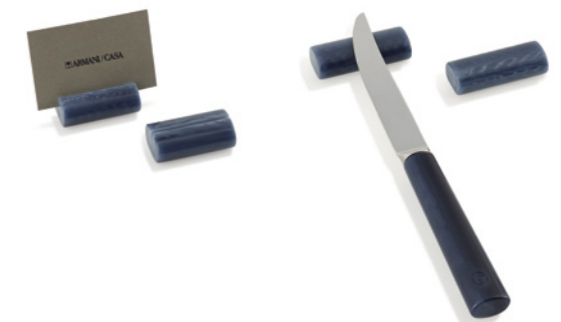

PACIFIC

Knives holders and placeholders made of bioresin. MADE IN ITALY.
Two colours available: Blue and Dove Grey.
Set of knife holders: 5,5 x 2,2 cm - Inch 2.1 x 0.8
Set of two placeholders: 5,5 x 3 cm - Inch 2.1 x 1.1