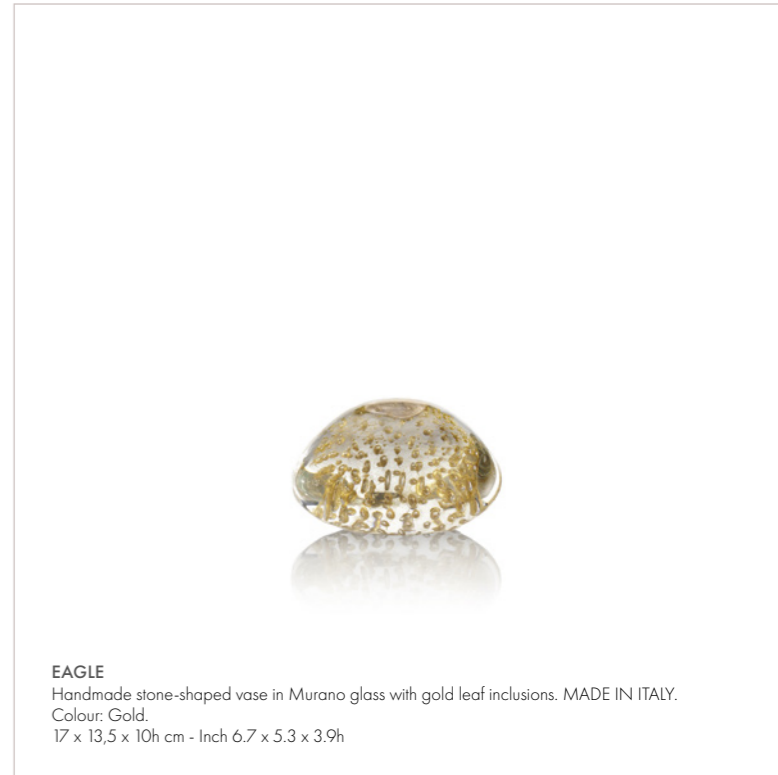

TANCREDI
Vases in Murano glass with enamel decorations. MADE IN ITALY.
Two colours available: Grey/Sage Green (big vase only) and Grey/Red (small vase only).
14 x 8,5 x 20,5h cm - Inch 5.5 x 3.3 x 8h
16 x 8,8 x 23,5h cm - Inch 6.2 x 3.4 x 9.2h