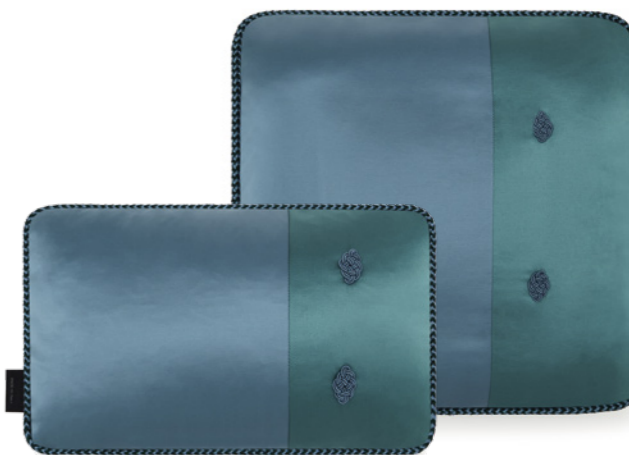

TYRA
Cushions in Toledo fabric. MADE IN ITALY.
Colour: Gold/Green/Blue.
25 x 40 cm - Inch 9.8 x 15.7
40 x 40 cm - Inch 15.7 x 15.7

TYRA
Cushions in Toledo fabric. MADE IN ITALY.
Colour: Petroleum/Green/Silver.
25 x 40 cm - Inch 9.8 x 15.7
40 x 40 cm - Inch 15.7 x 15.7

TWIGGY
Cushions in flowers-embroidered fabric and decorative cufflinks. MADE IN ITALY.
Colour: Ivory/Mint.
25 x 40 cm - Inch 9.8 x 15.7
40 x 40 cm - Inch 15.7 x 15.7

TIZIANO
Cushions in Trento fabrics with decorative rope cufflinks. MADE IN ITALY.
Colour: Ice/Silver.
25 x 40 cm - Inch 9.8 x 15.7
40 x 40 cm - Inch 15.7 x 15.7