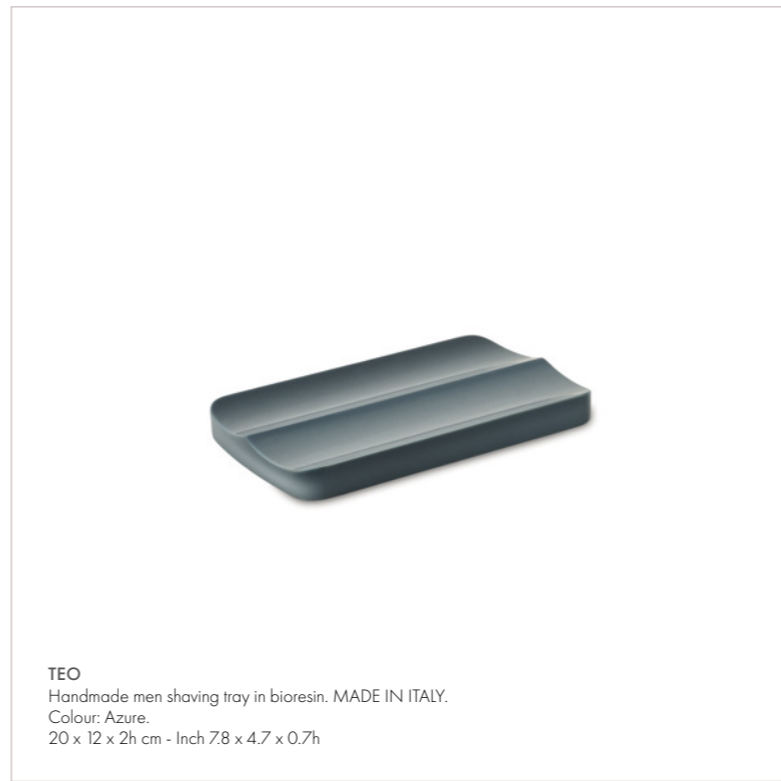

TEO
Handmade men shaving box in palm wood and bioresin. MADE IN ITALY.
Colour: Brown/Azure/Gold.
9,8 x 9,8 x 7h cm - Inch 3.8 x 3.8 x 2.7h

TEO
Handmade men shaving tray in bioresin. MADE IN ITALY.
Colour: Azure.
20 x 12 x 2h cm - Inch 7.8 x 4.7 x 0.7h