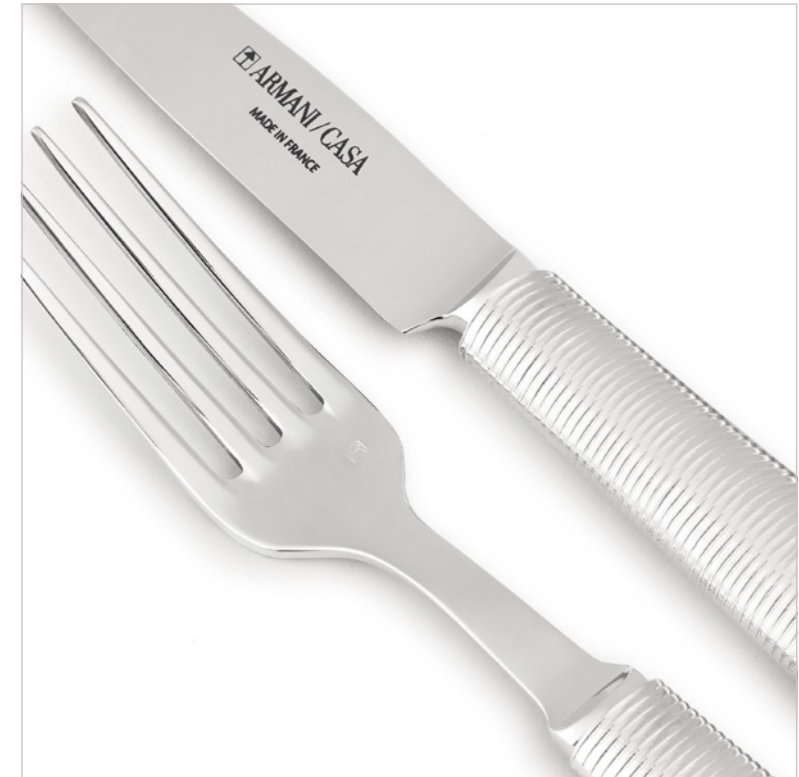

REST
Mug in borosilicate with silver plated lid. MADE IN ITALY.
Colour: Transparent/Silver.
Ø 8 x 9,5h cm - Inch Ø 3.1 x 3.7h

REST
Teapot infuser in borosilicate and silver plated lid. MADE IN ITALY.
Colour: Transparent/Silver.
Ø 23 x 13 x 15h cm - Inch Ø 9 x 5.1 x 5.9h

LAUREN

Silver plated flatware set with micro canneté texture. MADE IN ITALY.
Colour: Silver.
Table knife: 24,1 x 2,2 cm - Inch 9.5 x 0.9 | Table fork: 21,5 x 2,6 cm - Inch 8.4 x 1
Table spoon: 21,3 x 4,4 cm - Inch 8.4 x 1.7
Fruit knife: 20,2 x 1,7 cm - Inch 7.9 x 0.7 | Fruit fork: 19,8 x 2,3 cm - Inch 7.8 x 0.9
Dessert spoon: 19,5 x 4 cm - Inch 7.7 x 1.6 | Cake fork: 15,5 x 2,2 cm - Inch 6.1 x 0.8
Moka spoon: 13,4 x 2,5 cm - Inch 5.3 x 1 | Tea spoon: 15,3 x 3 cm - Inch 6 x 1.2
Butter spreader: 14 x 1,7 cm - Inch 5.5 x 0.7 | Oyster fork: 14,8 x 2,2 cm - Inch 5.8 x 0.8
Fish fork: 18 x 2,8 cm - Inch 7.1 x 1.1 | Fish knife: 21 x 2,4 cm - Inch 8.3 x 1
Serving spoon: 25 x 5 cm - Inch 9.8 x 1.9 | Serving fork: 25 x 3 cm - Inch 2.8 x 1.2
Soup ladle: 27 x 8,5 cm - Inch 10.6 x 3.3 | Cake server: 23,3 x 4,6 cm - Inch 9.2 x 1.8

PACIFIC

Knives and other complementary cutlery in steel with bioresin handles. MADE IN ITALY.
Two colours available: Blue and Dove Grey.
Three pieces cheese knife set: 24,5 x 10,5 cm - Inch 9.6 x 4.1
Set of six beef knives: 21,7 x 2,1 cm - Inch 8.5 x 0.8
Set of parmesan knife and fork: 15,7 x 2,3 cm - Inch 6.1 x 0.9
Spreadable cheese knife: 19 x 2,3 cm - Inch 7.4 x 0.9
Bottle opener: 16,3 x 3,7 cm - Inch 6.4 x 1.4