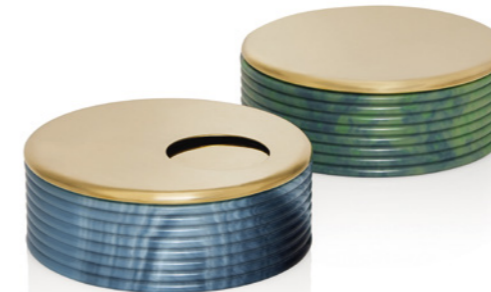

RIVIERE
Mouth-blown Murano glass bottle with two glasses. MADE IN ITALY.
Colour: Blue/Transparent.
Ø 10 x 18,5h cm - Inch 3.9 x 7.3h

ROWAN
Bento box in food safe resin with leather details. MADE IN CHINA.
Colour: Azure.
22,5 x 15,5 x 23h cm - Inch 8.8 x 6.1 x 9h

SKIN
Fly swatter in Tecnocuoio® and bioresin. MADE IN ITALY.
Colour: Azure.
11 x 40 x 1h cm - Inch 4.3 x 15.7 x 0.3h