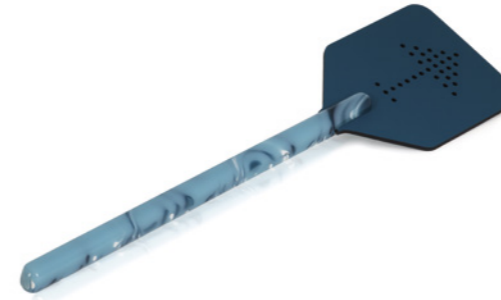

SKIN
Fly swatter in Tecnocuoio® and bioresin. MADE IN ITALY.
Colour: Azure.
11 x 40 x 1h cm - Inch 4.3 x 15.7 x 0.3h