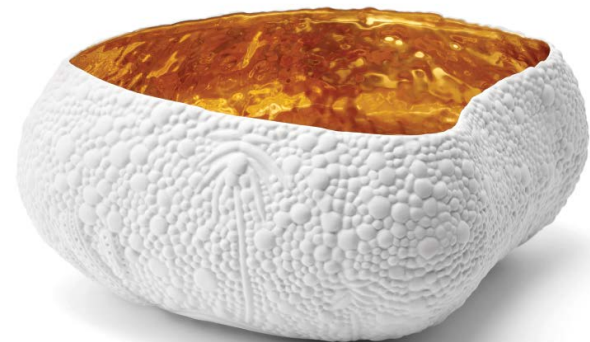

HB269 DESERT BOWL - WHITE + GOLD - LARGE / 12.75 x 11 x 5" - 32 x 28 x 13cm / 4.75qt - 4.5L