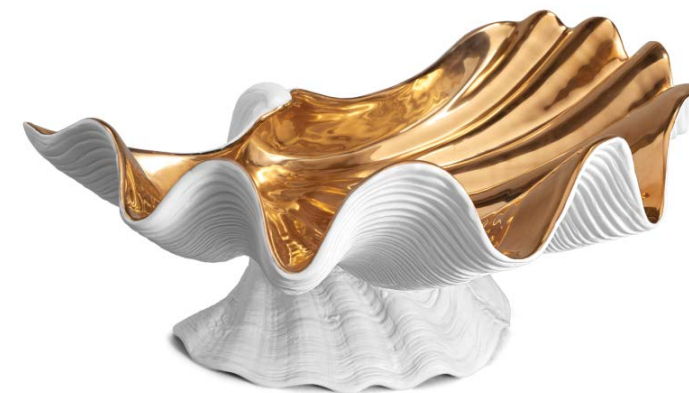

NE102 WHITE - X-LARGE / 14.75 x 10.5 x 7" - 37 x 27 x 18cm

● NE202 WHITE + GOLD - X-LARGE / 14.75 x 10.5 x 7" - 37 x 27 x 18cm

Perlée

Inspired by the enduring modernity of the pearl, Perlée is an expression of classic dinnerware. The collection is offered in brilliant white porcelain and with meticulously hand-painted 24-karat gold or platinum that highlights the individual pearls.