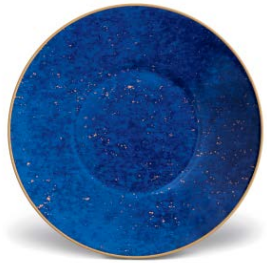

Lapis

LS100 CHARGER / CAKE PLATE / 12.25" - 31cm

LS120 DESSERT PLATES (SET OF 4) / 8" - 20cm

LS121 CANAPE PLATES (SET OF 4) / 6" - 15cm

LS160 SAUCER / 6.5" - 17cm

LS152 TEA CUP / 8fl.oz - 23cl

LS155 ESPRESSO CUP + SAUCER / 4fl.oz - 11cl