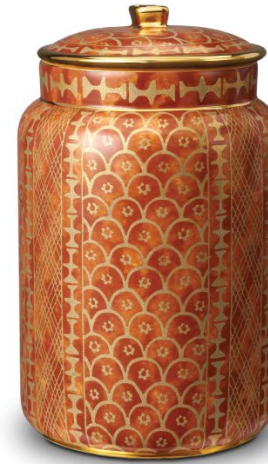

Canisters

LPF70 ASHANTI ORANGE - LARGE / 6 x 10.5" - 15 x 27cm