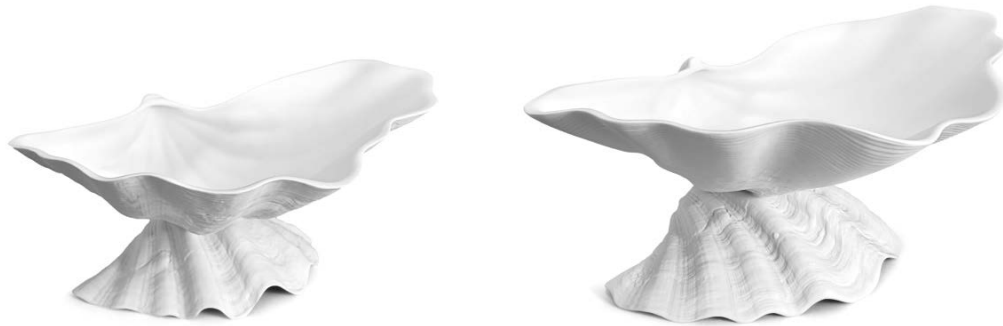

PA100 ORPHEUS AMPHORA VASE - BLACK / 7.75 x 6.25 x 11.5" - 20 x 16 x 29cm

Neptune Shell Bowls

● = Limited Quantity

NE100 WHITE - MEDIUM / 10.75 x 7.5 x 4.5" - 27 x 19 x 11cm

NE101 WHITE - LARGE / 13.25 x 9.5 x 5.25" - 34 x 24 x 13cm