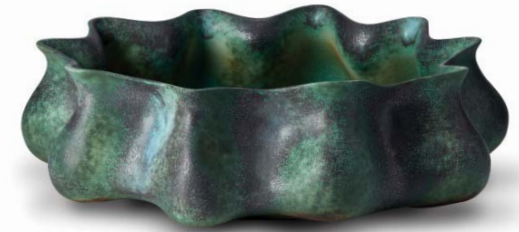

Cenote

CN101 VASE - X-LARGE / 11 x 23" - 28 x 58cm

CN100 VASE - LARGE / 6.5 x 14" - 17 x 36cm

CN102 BOWL - LARGE / 18.5 x 6.75" - 47 x 17cm

CN111 COUPE BOWL - LARGE / 17 x 13.75 x 5.75" - 43 x 35 x 14.5cm / 1.5qt - 1.5L

NEW

CN110 COUPE BOWL - SMALL / 8.25 x 6.75 x 2.75" - 21 x 17 x 7cm / 13.5fl.oz - 40cl

NEW

CN113 LEAF PLATTER - LARGE / 18.5 x 10.5 x 1.25" - 47 x 27 x 3cm

NEW

CN112 LEAF PLATTER - MEDIUM / 12.5 x 6.75 x 0.75" - 32 x 17 x 2cm