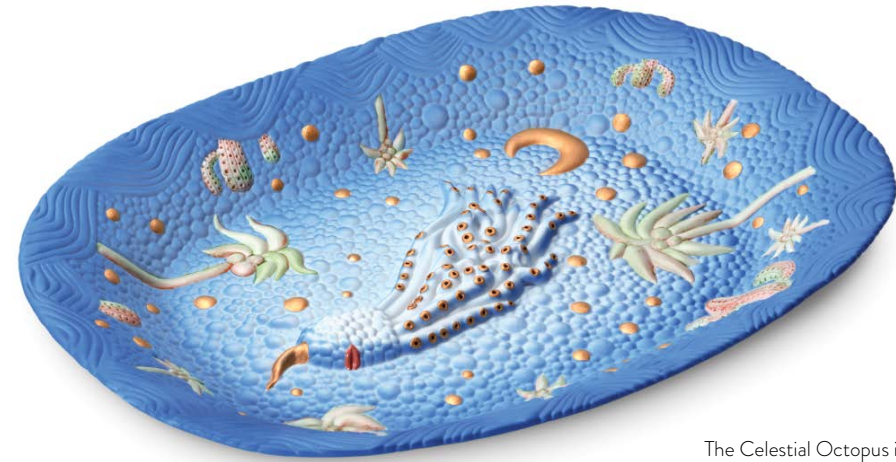

Limited + Special Editions

Pedro the Croc Box

● HB938 WHITE + GOLD / 16 x 6.25 x 9.25" - 41 x 16 x 23cm / Limited Edition of 250

● = Limited Quantity

● HB939 GOLD + MULTI-COLORED / 16 x 6.25 x 9.25" - 41 x 16 x 23cm / Limited Edition of 100

Celestial Octopus Trays

● = Limited Quantity

● HB266 MULTI-COLOR / 18.25 x 13" - 46 x 33cm / Limited Edition of 100

The Celestial Octopus is one of Joshua Tree's more poignant creatures. These intelligent beasts evolved in ancient times when the water dried up, leaving us with the Mojave Desert. They took to the skies, where you occasionally see them float and hover at dusk.