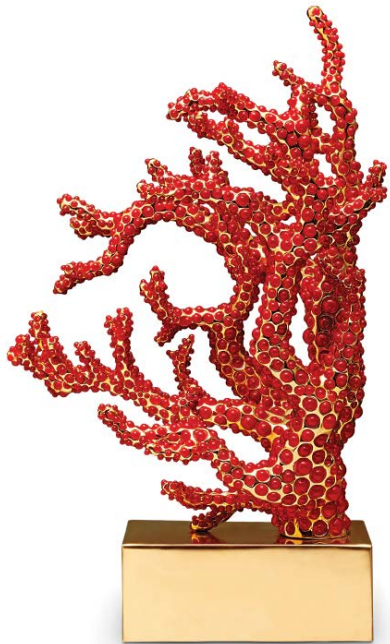

Coral

● = Limited Quantity

DAC657 MAGNIFYING GLASS / 8.5" - 22cm

DAC658 LETTER OPENER / 9" - 23cm

C221 CANDLE / 3 x 5.5" - 8 x 14cm / 8oz - 225g

DAC653 BOOKEND / 5 x 3.5 x 8.5" - 13 x 9 x 22cm

● DAC53 CENTERPIECE / 12 x 10 x 12.5" - 30 x 25 x 32cm