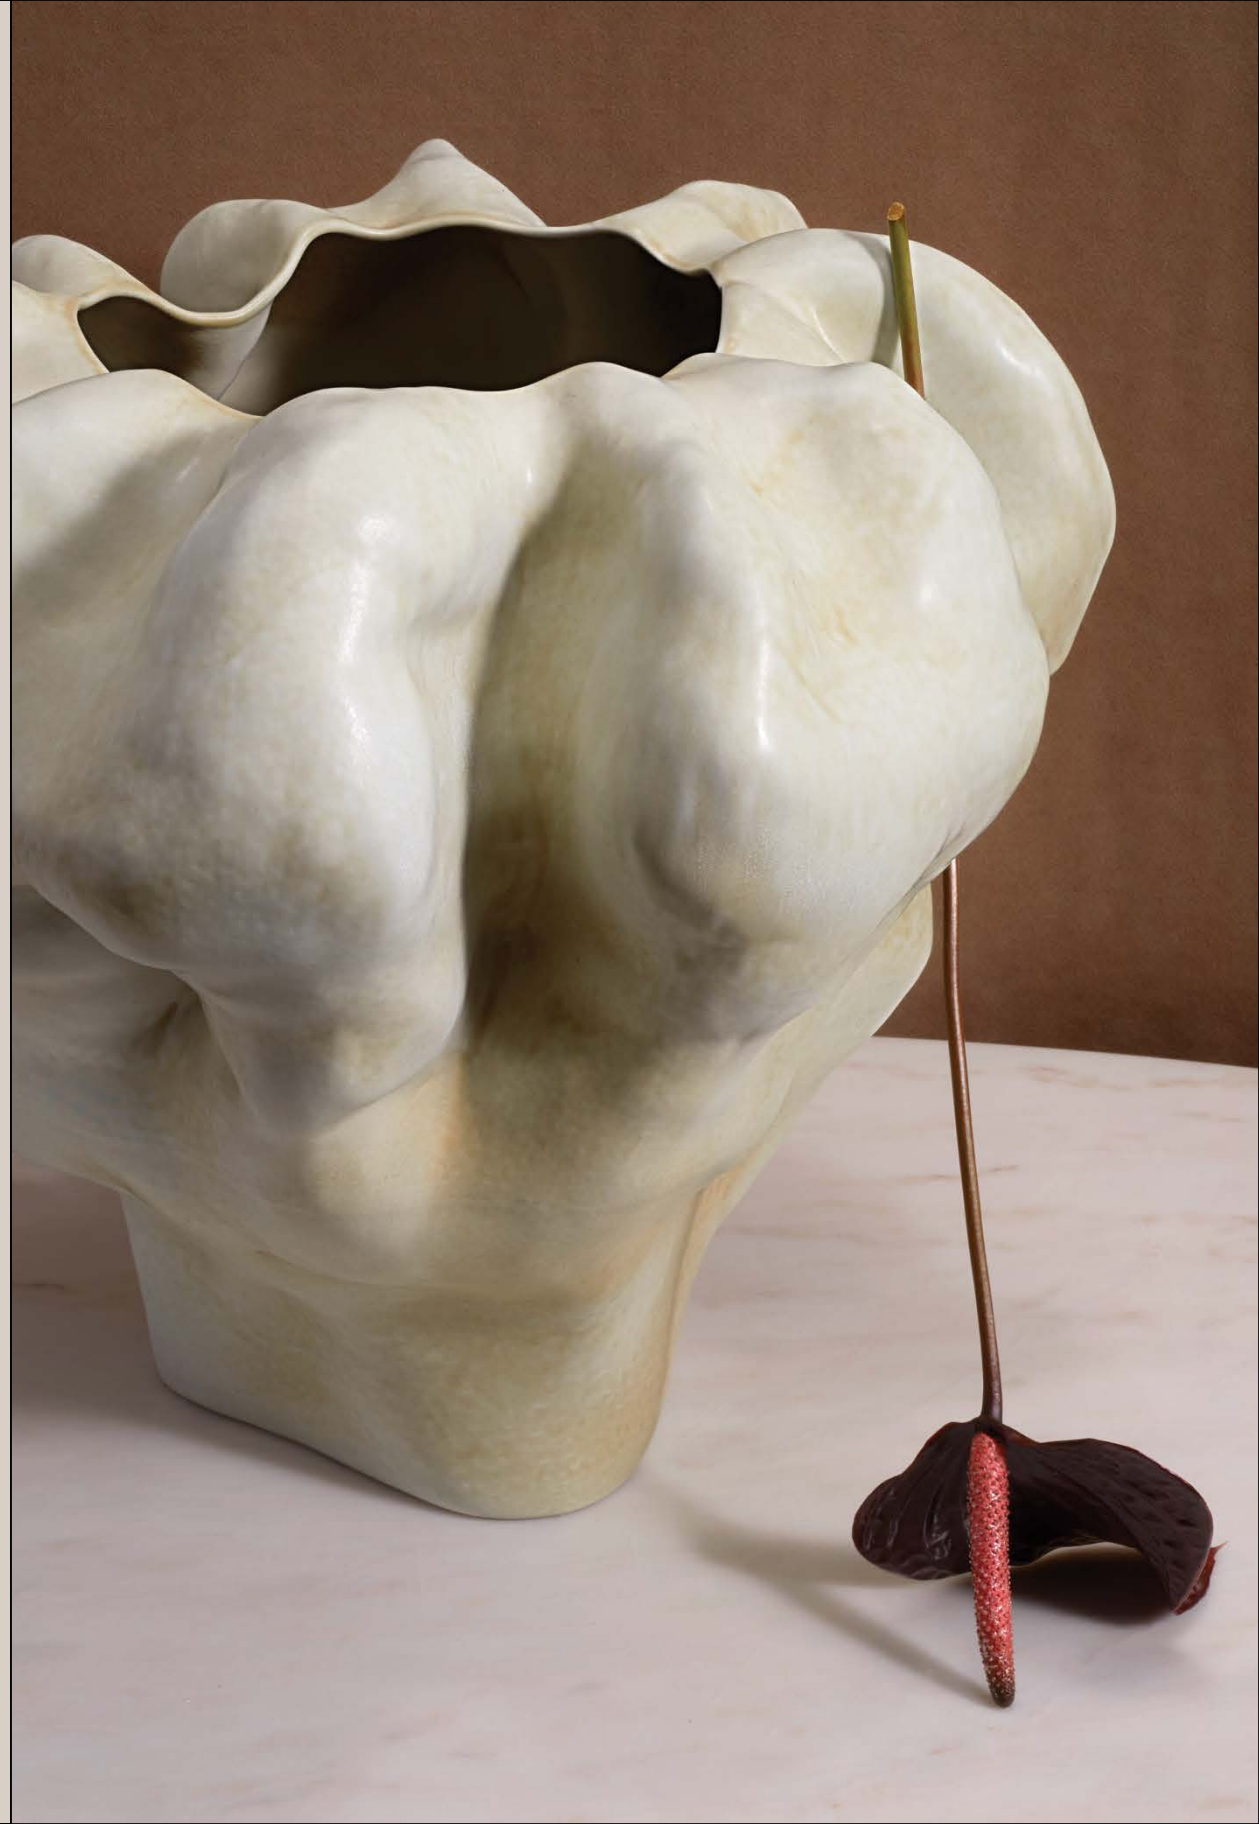

Crocodile

G210 BOX WITH PLAYING CARDS (TWO DECKS) / 6.5 x 4.5 x 1.25" - 17 x 11 x 3cm

Deco

G320 TIC-TAC-TOE / 8.25 x 8.25 x 2.75" - 21 x 21 x 7cm

Decorative Objects

Unique works of art crafted from fine earthenware and porcelain and adorned with metal accents, L'Objet's decorative accessories comprise a thoughtful collection of modern global artifacts.