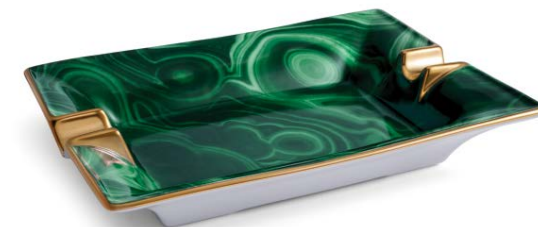

ML792 ASHTRAY / 7 x 5.25 x 1.25" - 18 x 13 x 3cm