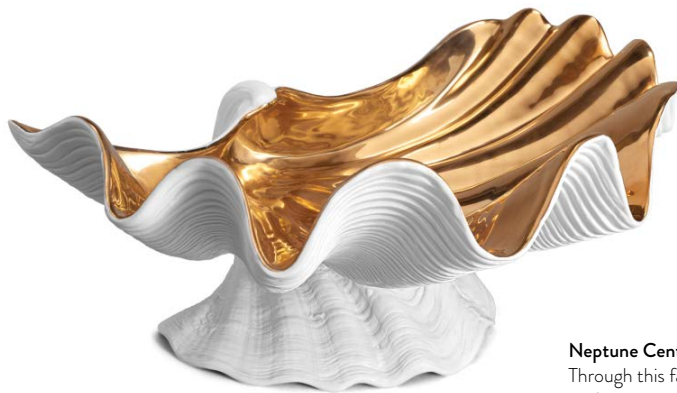

PA100 ORPHEUS AMPHORA VASE - BLACK / 7.75 x 6.25 x 11.5" - 20 x 16 x 29cm

Neptune Shell Bowls

● = Limited Quantity

NE100 WHITE - MEDIUM / 10.75 x 7.5 x 4.5" - 27 x 19 x 11cm

NE101 WHITE - LARGE / 13.25 x 9.5 x 5.25" - 34 x 24 x 13cm

NE102 WHITE - X-LARGE / 14.75 x 10.5 x 7" - 37 x 27 x 18cm

● NE202 WHITE + GOLD - X-LARGE / 14.75 x 10.5 x 7" - 37 x 27 x 18cm

Neptune Centerpieces

Through this family of 3 shells, L'Objet craftsmen demonstrate all their mastery in the work of fine porcelain. Every detail of the shells is reproduced to perfection to create the most outstanding centerpieces.