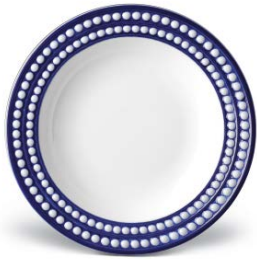

Perlée Bleu

PR400 CHARGER / 12.5" - 32cm

PR410 DINNER PLATE / 10.5" - 27cm

PR420 DESSERT PLATE / 8.5" - 22cm

PR430 SOUP PLATE / 9" - 23cm

PR440 BREAD + BUTTER PLATE / 6.5" - 17cm

PR435 CEREAL BOWL / 5.5" - 14cm / 22fl.oz - 66cl