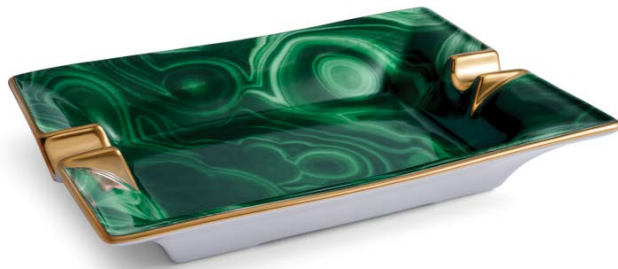

DAC114 RECTANGULAR TRAY - MEDIUM / 12 x 6" - 30 x 15cm

DAC117 RECTANGULAR TRAY - SMALL / 7 x 5" - 18 x 13cm

Malachite

C499 CANDLE / 3.5 x 4.5" - 9 x 11cm / 12.5oz - 350g

ML722 SMALL DISH / 5" - 13cm

ML792 ASHTRAY / 7 x 5.25 x 1.25" - 18 x 13 x 3cm