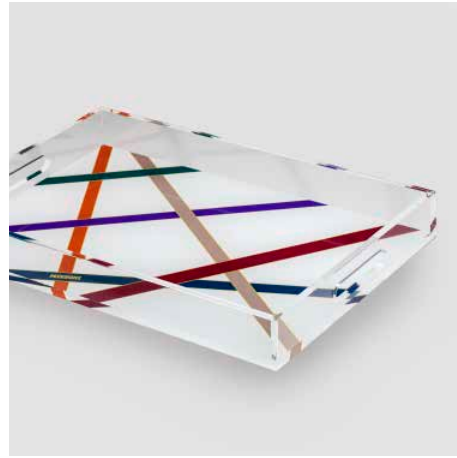

TRAYS

NASTRI MULTICOLOR VASSOIO GRANDE
NASTRI MULTICOLOR LARGE TRAY
30 x 45 cm
MHXNMC01