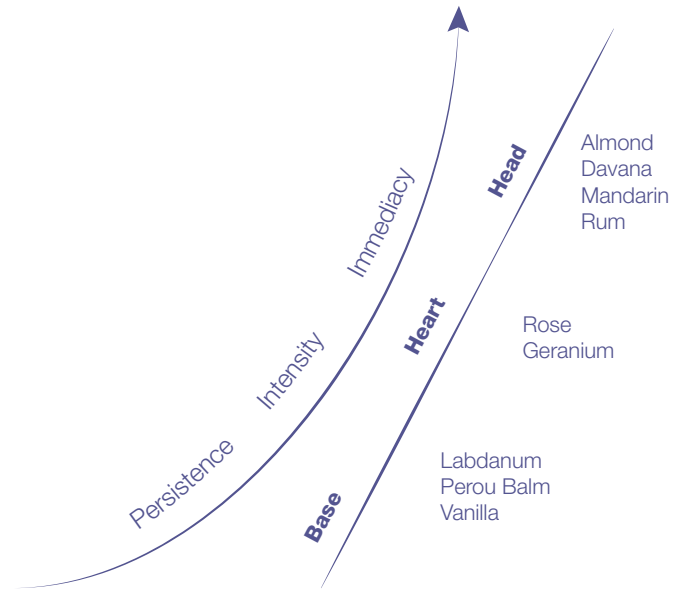

candles on the front pages

ORIENTAL - FLORAL BLEND

OLFACTORY PYRAMID