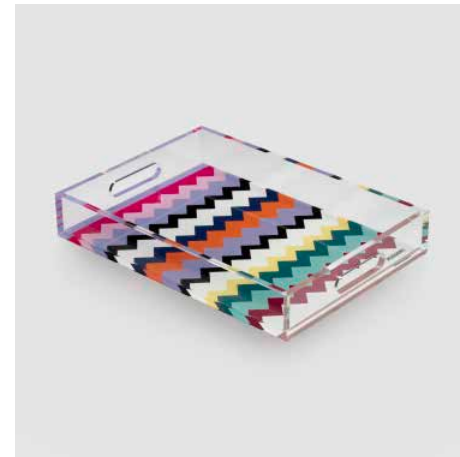

NASTRI MULTICOLOR VASSOIO MEDIO
NASTRI MULTICOLOR MEDIUM TRAY
25 X 35 cm
MHXNMC02

CURT VASSOIO GRANDE
CURT LARGE TRAY
30 x 45 cm
MHXCUR01

CURT VASSOIO MEDIO
CURT MEDIUM TRAY
25 X 35 cm
MHXCUR02

RIVERBERO VASSOIO GRANDE
RIVERBERO LARGE TRAY
30 x 45 cm
MHXRIV01