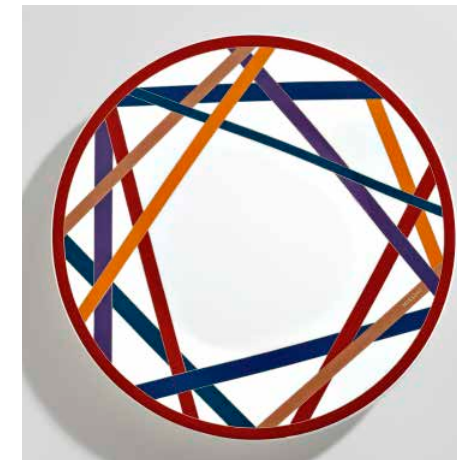

SOTTOPIATTO/CHARGER PLATE
Ø 32 CM
MHPNMC07