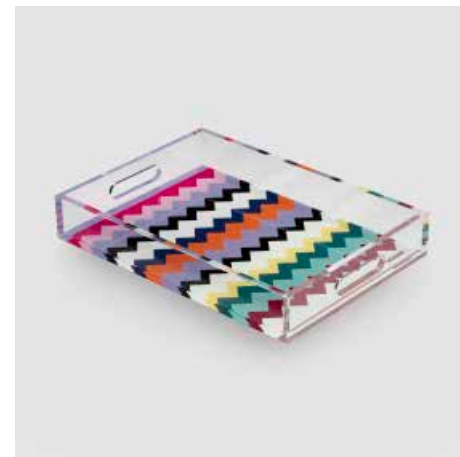

NASTRI MULTICOLOR VASSOIO MEDIO
NASTRI MULTICOLOR MEDIUM TRAY
25 X 35 cm
MHXNMC02

ICONIC VASSOIO GRANDE
ICONIC LARGE TRAY
30 x 45 cm
MHXIC001

ICONIC VASSOIO MEDIO
ICONIC MEDIUM TRAY
25 X 35 cm
MHXIC002

CURT VASSOIO GRANDE
CURT LARGE TRAY
30 x 45 cm
MHXCUR01

CURT VASSOIO MEDIO
CURT MEDIUM TRAY
25 X 35 cm
MHXCUR02

WAVES VASSOIO GRANDE
WAVES LARGE TRAY
30 x 45 cm
MHXWAV01

WAVES VASSOIO MEDIO
WAVES MEDIUM TRAY
25 X 35 cm
MHXWAV02

RIVERBERO VASSOIO GRANDE
RIVERBERO LARGE TRAY
30 x 45 cm
MHXRIV01