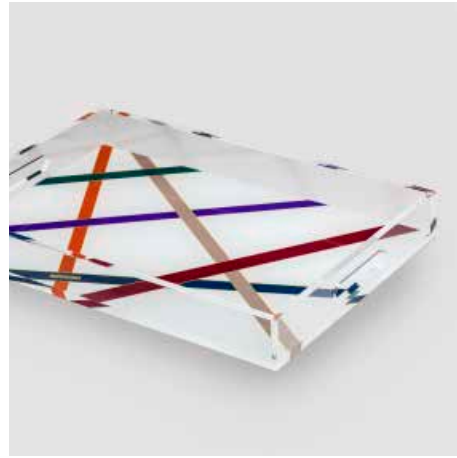

TRAYS

NASTRI MULTICOLOR VASSOIO GRANDE
NASTRI MULTICOLOR LARGE TRAY
30 x 45 cm
MHXNMC01