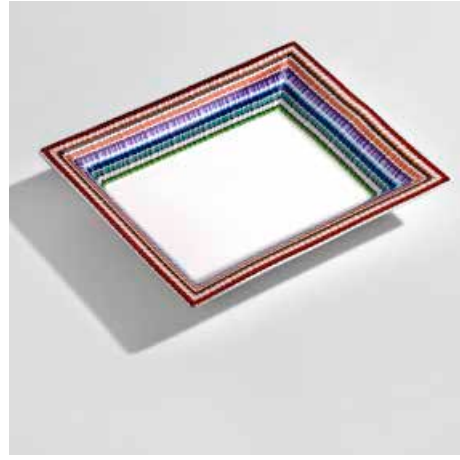

LUXURY BOX VIDE POCHE GRANDE / LUXURY BOX
RECTANGULAR TIDY TRAY LARGE 21,4 * 17,2 cm
MHPWA60S1