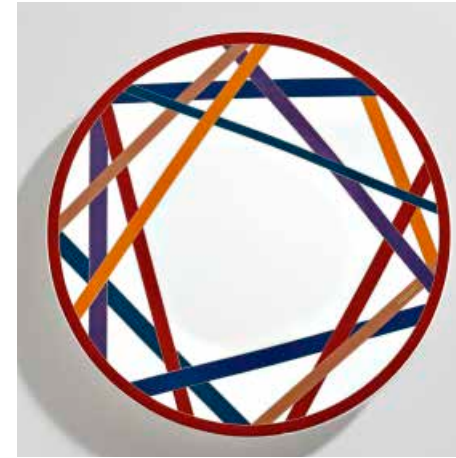

SOTTOPIATTO/CHARGER PLATE
Ø 32 CM
MHPNMC07